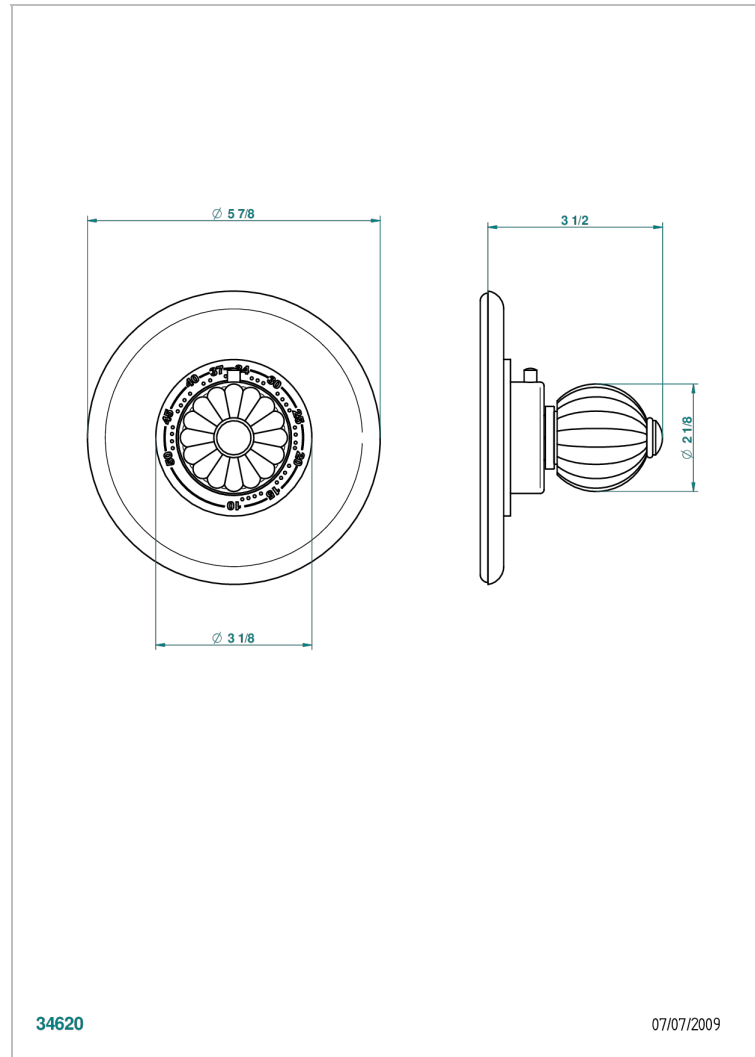

MANDARINE CLEAR CRYSTAL

U1D-15EN16EM

Trim for Eurotherm thermostat n° 8105N, 8200N, 8300

THG[®]
PARIS

CHARACTERISTIC

- Mandarin Clear crystal
- Trim for Eurotherm thermostat n° 8105N, 8200N, 8300

RELATED SKU'S

- Ref. G00-8105N 1/2" Eurotherm thermostat, 40 l/min with wax cartridge
- Ref. G00-8200N 3/4" Eurotherm thermostat, 80 l/min

AVAILABLE FINITIONS

Antique nickel - H28
Black ceram - D30
Blush PVD - H62
Brass color PVD - H49
Brown bronze color PVD - F33
Gold color PVD - H52