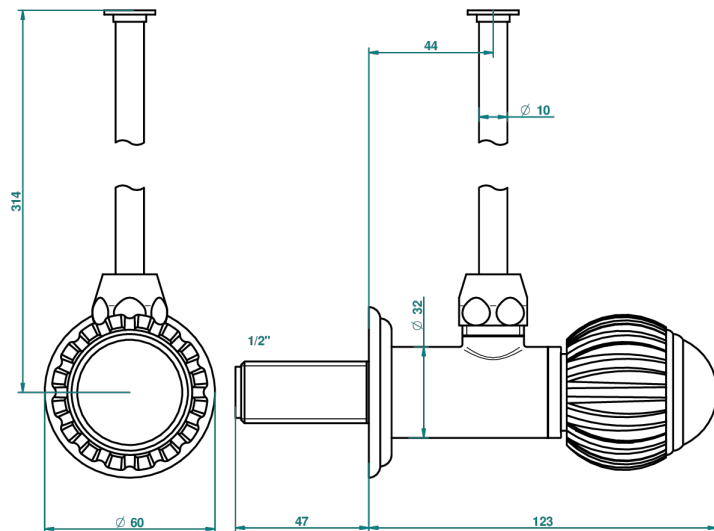

VOGUE LAPIS LAZULI

A8S-181/S

1/2" stylised adjustable stop cock with 30 cm tube

THG[®]
PARIS

34612

07/07/2009

CHARACTERISTIC

- Vogue Lapis Lazuli
- 1/2" stylised adjustable stop cock with 30 cm tube