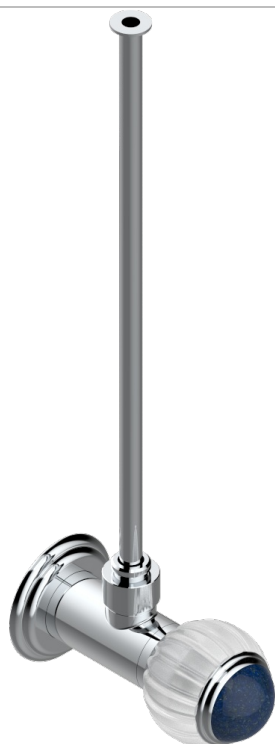

VOGUE LAPIS LAZULI

A8S-181/S

1/2" stylised adjustable stop cock with 30 cm tube

THG[®]
PARIS

34612

07/07/2009

CHARACTERISTIC

- Vogue Lapis Lazuli
- 1/2" stylised adjustable stop cock with 30 cm tube

AVAILABLE FINITIONS

Antique nickel - H28
Black ceram - D30
Blush PVD - H62
Brass color PVD - H49
Brown bronze color PVD - F33
Gold color PVD - H52

Graphite PVD - H64
Lacquered light bronze - D01
Matt Umber PVD - H67
Matt blush PVD - H60
Matt brass color PVD - H50
Matt brown bronze color PVD - F34

Matt chrome - C02
Matt gold - F07
Matt gold color PVD - H53
Matt graphite PVD - H65
Matt nickel (color finish) - C01
Matt nickel color PVD - H56

Nickel color PVD - H55
Polished chrome (color finish) - A02
Polished chrome / Polished gold (color finish) - G02
Polished gold (color finish) - F01
Polished nickel - B01
Soft gold - F30

Soft matt gold - F31
Umber PVD - H66
Varnished matt antique red copper (color finish) - H07