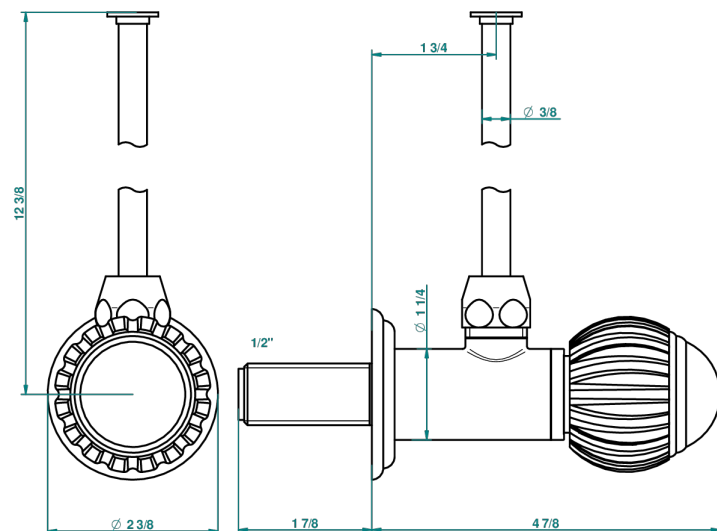

VOGUE LAPIS LAZULI

A8S-181/S

1/2" stylised adjustable stop cock with 30 cm tube

THG[®]
PARIS

34612

07/07/2009

CHARACTERISTIC

- Vogue Lapis Lazuli
- 1/2" stylised adjustable stop cock with 30 cm tube