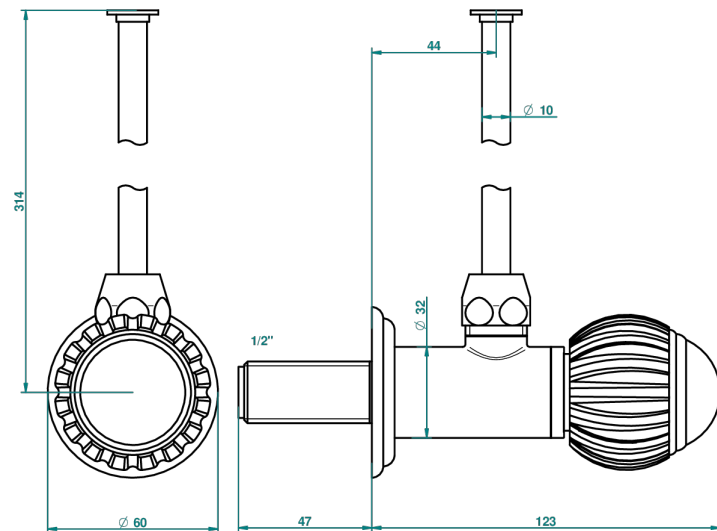

# VOGUE LAPIS LAZULI

A8S-181/S

1/2" stylised adjustable stop cock with 30 cm tube

THG<sup>®</sup>  
PARIS

34612

07/07/2009

## CHARACTERISTIC

- Vogue Lapis Lazuli
- 1/2" stylised adjustable stop cock with 30 cm tube