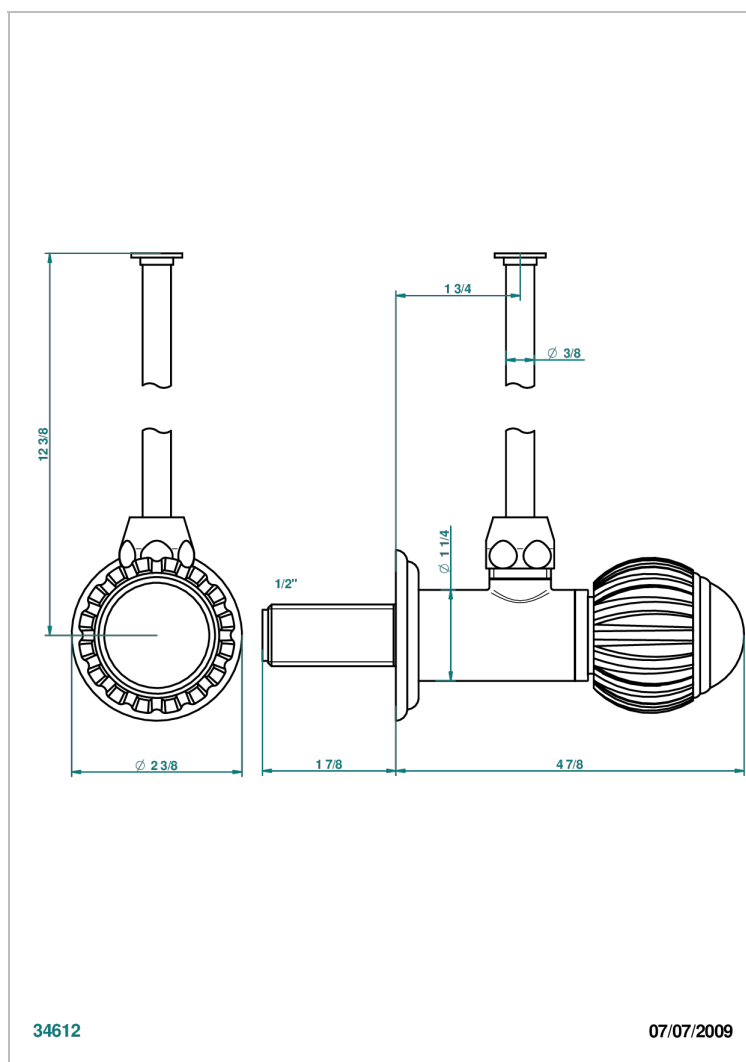

VOGUE LAPIS LAZULI

A8S-181/S

1/2" stylised adjustable stop cock with 30 cm tube

THG[®]
PARIS

CHARACTERISTIC

- Vogue Lapis Lazuli
- 1/2" stylised adjustable stop cock with 30 cm tube

AVAILABLE FINITIONS

Antique nickel - H28
Black ceram - D30
Blush PVD - H62
Brass color PVD - H49
Brown bronze color PVD - F33
Gold color PVD - H52

Nickel color PVD - H55
Polished chrome (color finish) - A02
Polished chrome / Polished gold (color finish) - G02
Polished gold (color finish) - F01
Polished nickel - B01
Soft gold - F30

Soft matt gold - F31
Umber PVD - H66
Varnished matt antique red copper (color finish) - H07