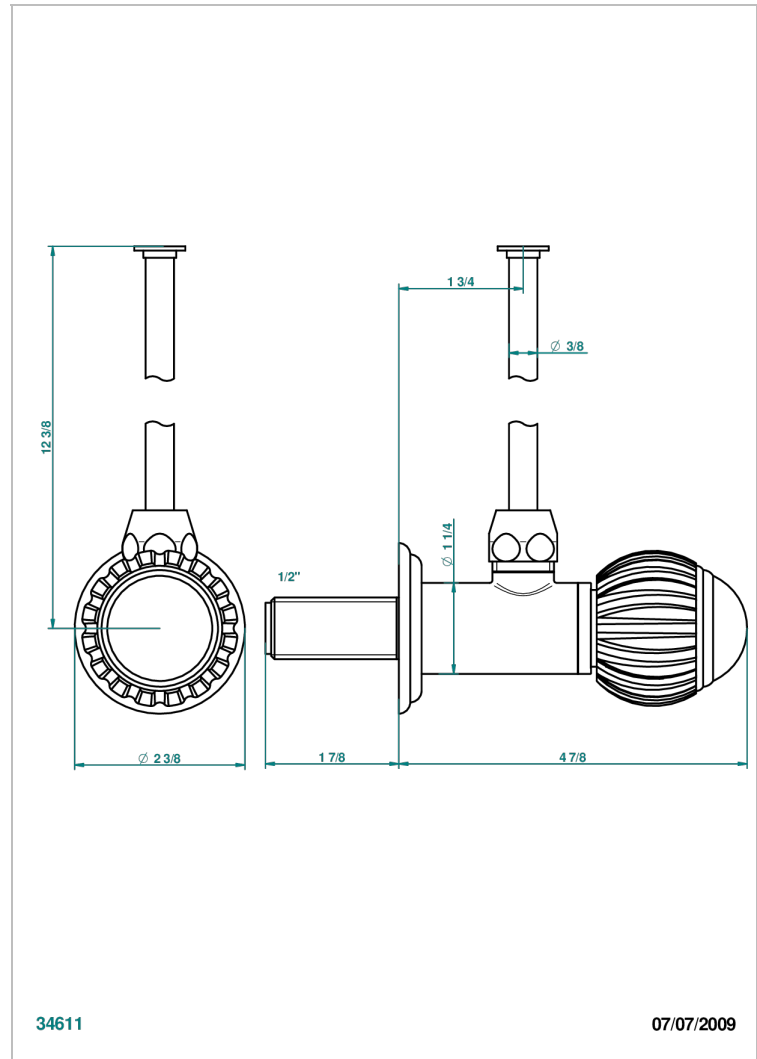

# VOGUE MALACHITE

A8M-181/S

1/2" stylised adjustable stop cock with 30 cm tube

THG<sup>®</sup>  
PARIS

## CHARACTERISTIC

- Vogue Malachite
- 1/2" stylised adjustable stop cock with 30 cm tube

## AVAILABLE FINITIONS

Antique nickel - H28  
Black ceram - D30  
Blush PVD - H62  
Brass color PVD - H49  
Brown bronze color PVD - F33  
Gold color PVD - H52

Graphite PVD - H64  
Lacquered light bronze - D01  
Matt Umber PVD - H67  
Matt blush PVD - H60  
Matt brass color PVD - H50  
Matt brown bronze color PVD - F34