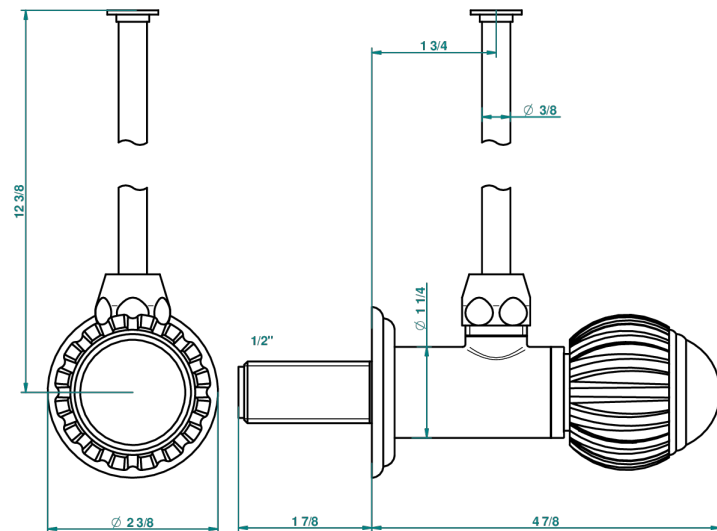

VOGUE MALACHITE

A8M-181/S

1/2" stylised adjustable stop cock with 30 cm tube

THG[®]
PARIS

34611

07/07/2009

CHARACTERISTIC

- Vogue Malachite
- 1/2" stylised adjustable stop cock with 30 cm tube