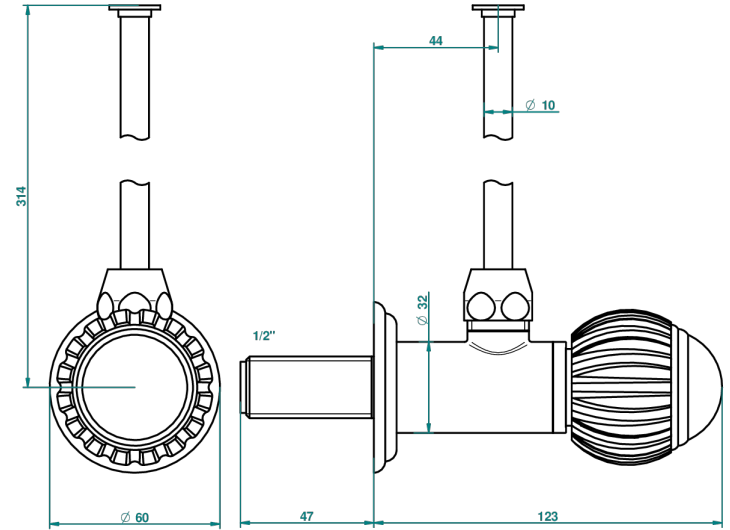

# VOGUE MALACHITE

A8M-181/S

1/2" stylised adjustable stop cock with 30 cm tube

THG<sup>®</sup>  
PARIS

34611

07/07/2009

## CHARACTERISTIC

- Vogue Malachite
- 1/2" stylised adjustable stop cock with 30 cm tube