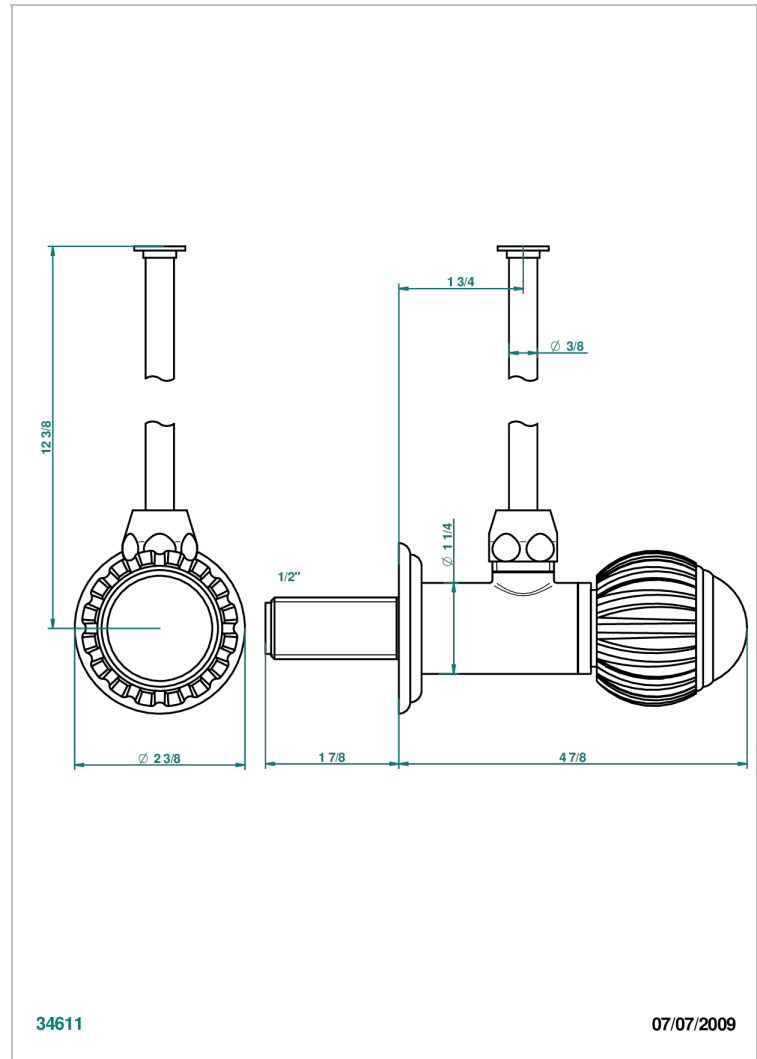

VOGUE MALACHITE

A8M-181/S

1/2" stylised adjustable stop cock with 30 cm tube

THG[®]
PARIS

CHARACTERISTIC

- Vogue Malachite
- 1/2" stylised adjustable stop cock with 30 cm tube

AVAILABLE FINITIONS

Antique nickel - H28
Black ceram - D30
Blush PVD - H62
Brass color PVD - H49
Brown bronze color PVD - F33
Gold color PVD - H52

Nickel color PVD - H55
Polished chrome (color finish) - A02
Polished chrome / Polished gold (color finish) - G02
Polished gold (color finish) - F01
Polished nickel - B01
Soft gold - F30

Soft matt gold - F31
Umber PVD - H66
Varnished matt antique red copper (color finish) - H07