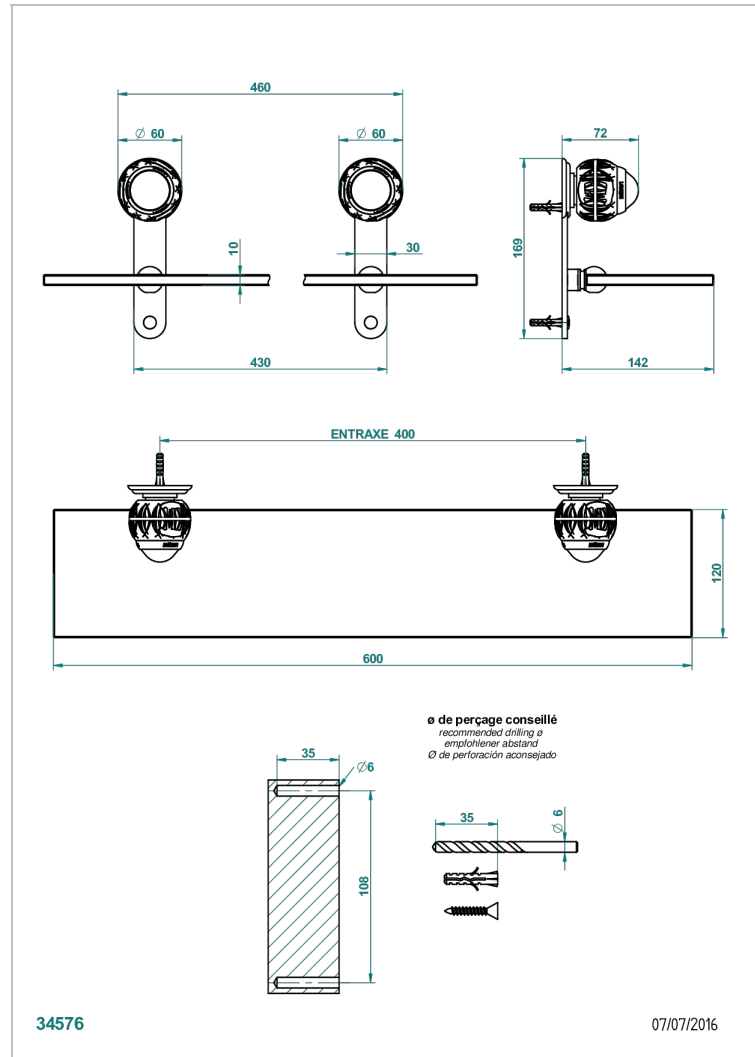

PANTHERE CLEAR CRYSTAL

A2H-564

Glass shelf with brackets

CHARACTERISTIC

- Panthère Clear crystal
- Glass shelf with brackets

AVAILABLE FINITIONS

Black ceram - D30
Blush PVD - H62
Brass color PVD - H49
Brown bronze color PVD - F33
Chrome polished - A02
Chrome polished / gold polished - G02