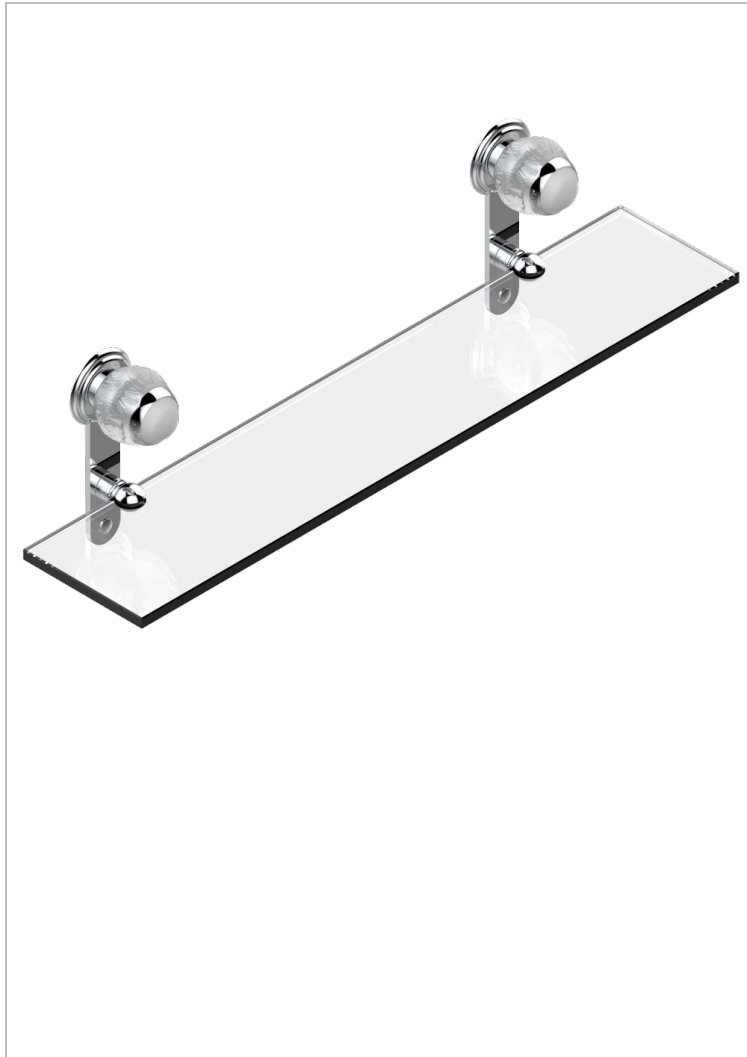

PANTHERE CLEAR CRYSTAL

A2H-564

Glass shelf with brackets

CHARACTERISTIC

- Panthère Clear crystal
- Glass shelf with brackets

AVAILABLE FINITIONS

Black ceram - D30
Blush PVD - H62
Brass color PVD - H49
Brown bronze color PVD - F33
Chrome polished - A02
Chrome polished / gold polished - G02

Copper antique matt, coated - H07
Gold color PVD - H52
Gold mat - F07
Gold polished - F01
Graphite PVD - H64
Light coated bronze - D01

Matt Umber PVD - H67
Matt blush PVD - H60
Matt brass color PVD - H50
Matt brown bronze color PVD - F34
Matt chrome (American satin) - C02
Matt gold color PVD - H53

Matt graphite PVD - H65
Matt nickel (American satin) - C01
Matt nickel color PVD - H56
Nickel antique / Sovereign - H28
Nickel color PVD - H55
Nickel polished - B01

Soft gold - F30
Soft matt gold - F31
Umber PVD - H66