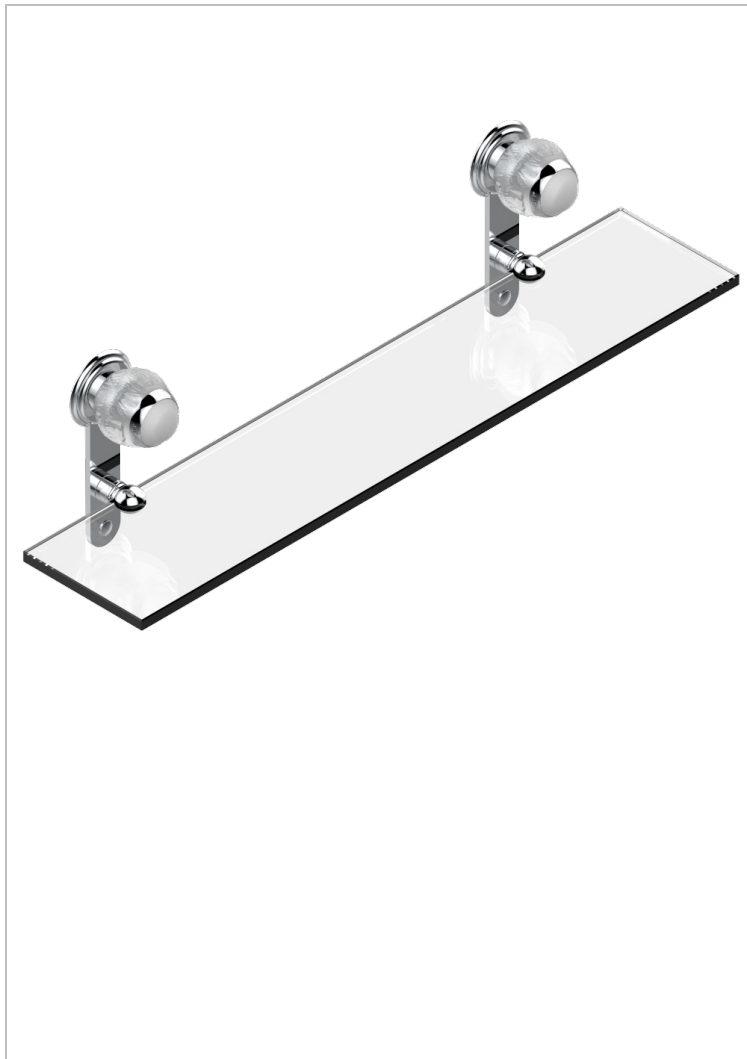

# PANTHERE CLEAR CRYSTAL

A2H-564

Glass shelf with brackets

## CHARACTERISTIC

- Panthère Clear crystal
- Glass shelf with brackets

## AVAILABLE FINITIONS

Black ceram - D30  
Blush PVD - H62  
Brass color PVD - H49  
Brown bronze color PVD - F33  
Chrome polished - A02  
Chrome polished / gold polished - G02

Copper antique matt, coated - H07  
Gold color PVD - H52  
Gold mat - F07  
Gold polished - F01  
Graphite PVD - H64  
Light coated bronze - D01