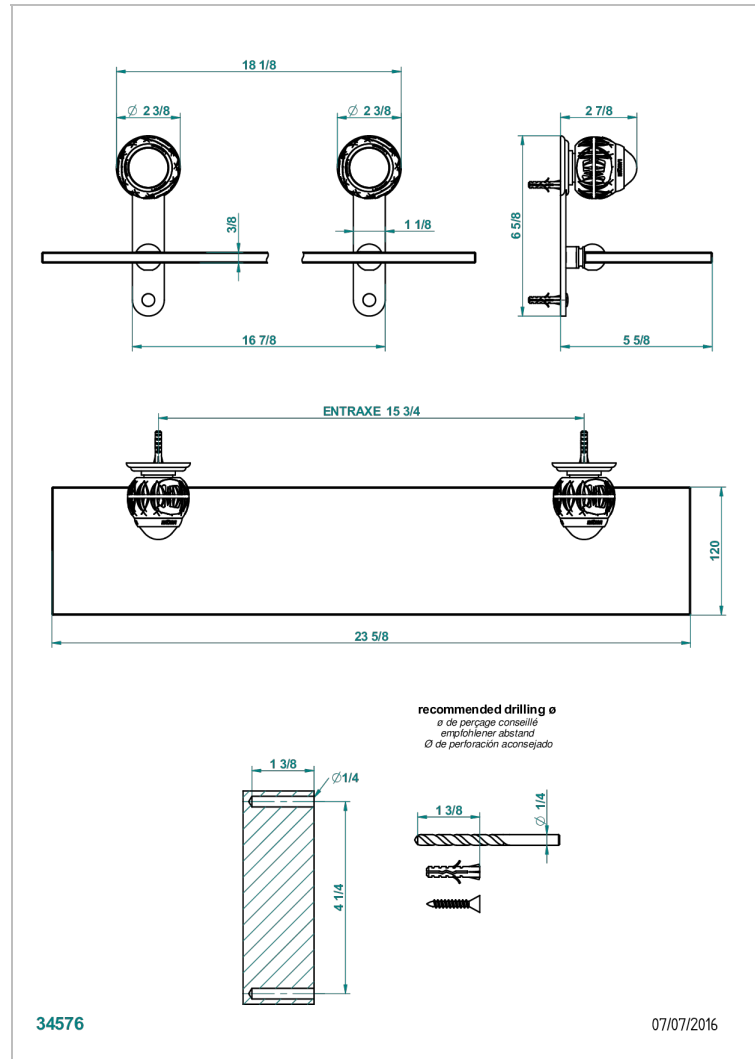

# PANTHERE CLEAR CRYSTAL

A2H-564

Glass shelf with brackets

## CHARACTERISTIC

- Panthère Clear crystal
- Glass shelf with brackets