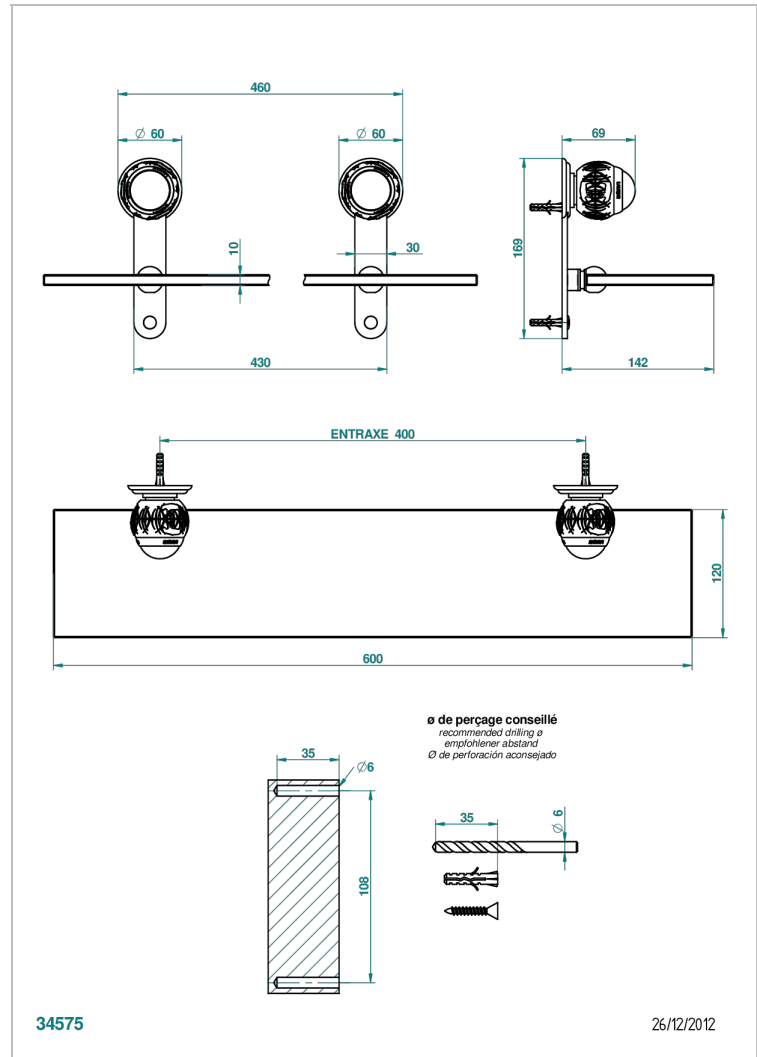

# PANTHERE BLACK CRYSTAL

A2K-564

Glass shelf with brackets