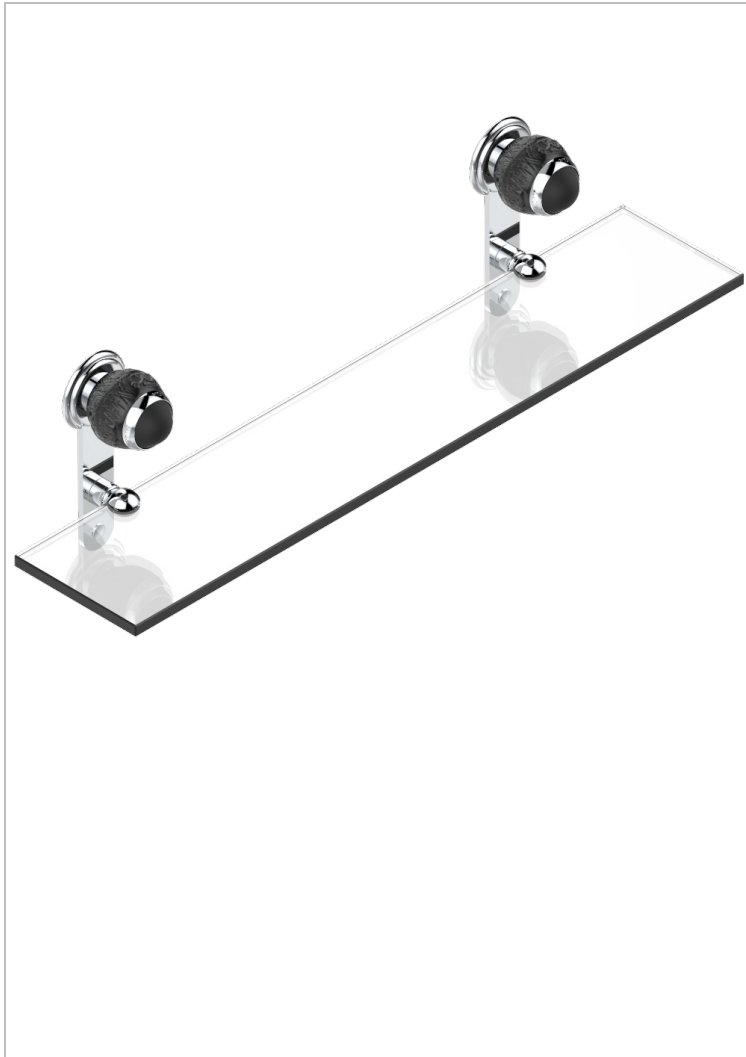

# PANTHERE BLACK CRYSTAL

A2K-564

Glass shelf with brackets

## CHARACTERISTIC

- Panthère Black crystal
- Glass shelf with brackets

## AVAILABLE FINITIONS

Black ceram - D30  
Blush PVD - H62  
Brass color PVD - H49  
Brown bronze color PVD - F33  
Chrome polished - A02  
Chrome polished / gold polished - G02

Copper antique matt, coated - H07  
Gold color PVD - H52  
Gold mat - F07  
Gold polished - F01  
Graphite PVD - H64  
Light coated bronze - D01