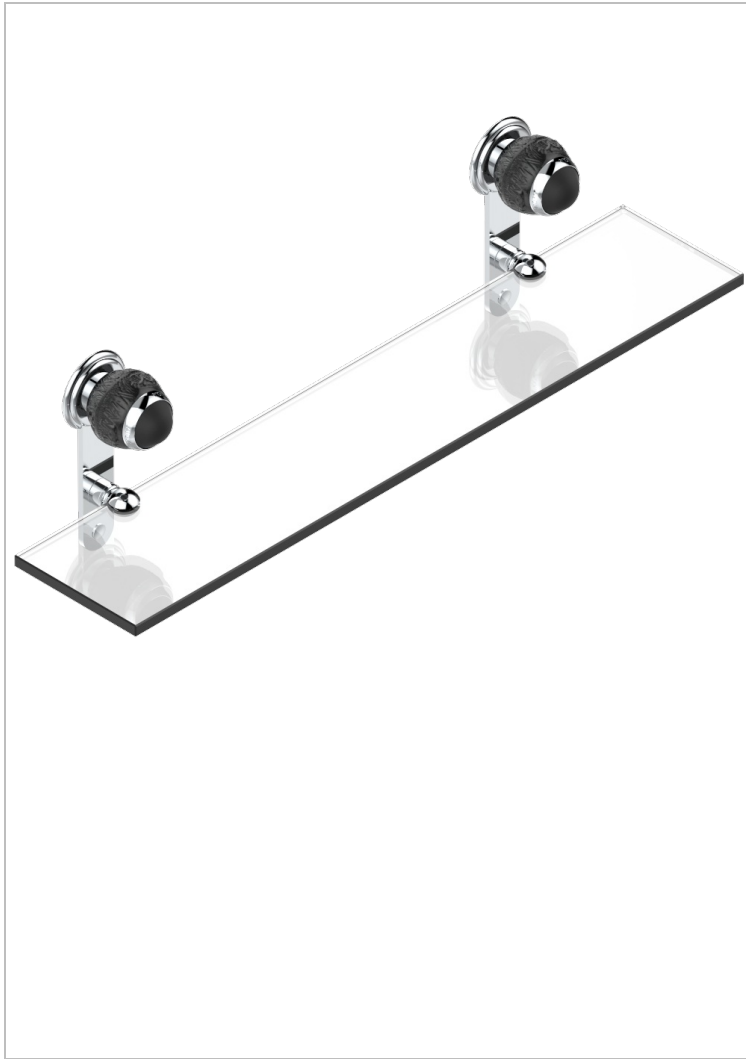

PANTHERE BLACK CRYSTAL

A2K-564

Glass shelf with brackets

CHARACTERISTIC

- Panthère Black crystal
- Glass shelf with brackets

AVAILABLE FINITIONS

Black ceram - D30
Blush PVD - H62
Brass color PVD - H49
Brown bronze color PVD - F33
Chrome polished - A02
Chrome polished / gold polished - G02

Copper antique matt, coated - H07
Gold color PVD - H52
Gold mat - F07
Gold polished - F01
Graphite PVD - H64
Light coated bronze - D01

Matt Umber PVD - H67
Matt blush PVD - H60
Matt brass color PVD - H50
Matt brown bronze color PVD - F34
Matt chrome (American satin) - C02
Matt gold color PVD - H53

Matt graphite PVD - H65
Matt nickel (American satin) - C01
Matt nickel color PVD - H56
Nickel antique / Sovereign - H28
Nickel color PVD - H55
Nickel polished - B01

Soft gold - F30
Soft matt gold - F31
Umber PVD - H66