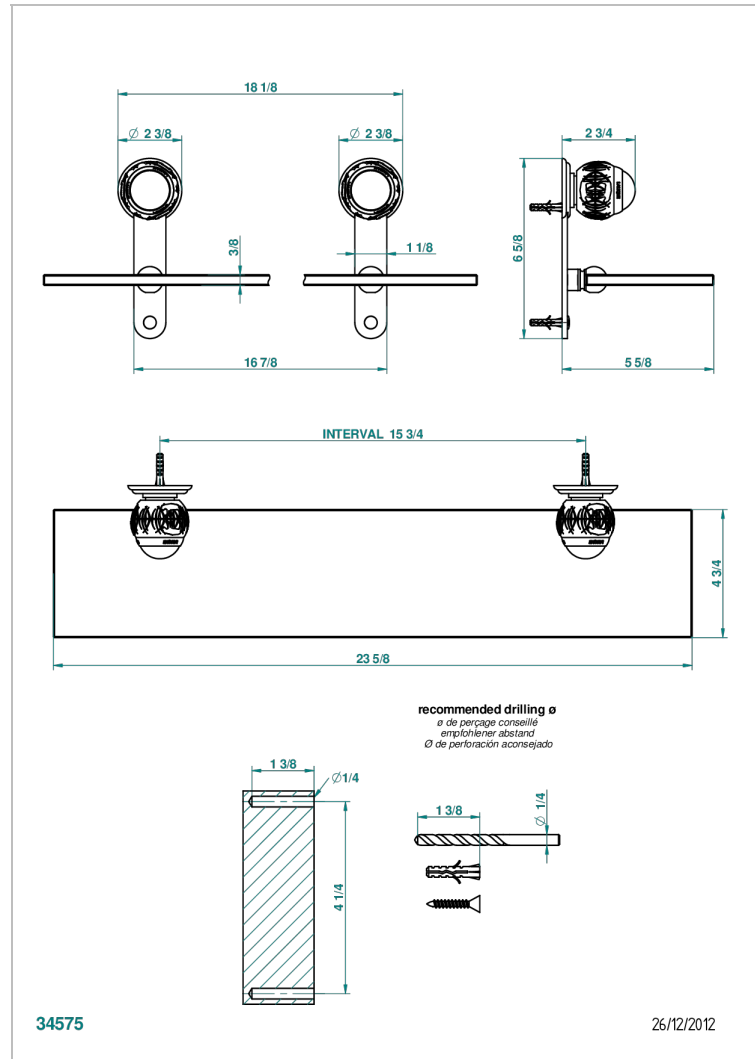

PANTHERE BLACK CRYSTAL

A2K-564

Glass shelf with brackets

CHARACTERISTIC

- Panthère Black crystal
- Glass shelf with brackets

AVAILABLE FINITIONS

Black ceram - D30
Blush PVD - H62
Brass color PVD - H49
Brown bronze color PVD - F33
Chrome polished - A02
Chrome polished / gold polished - G02