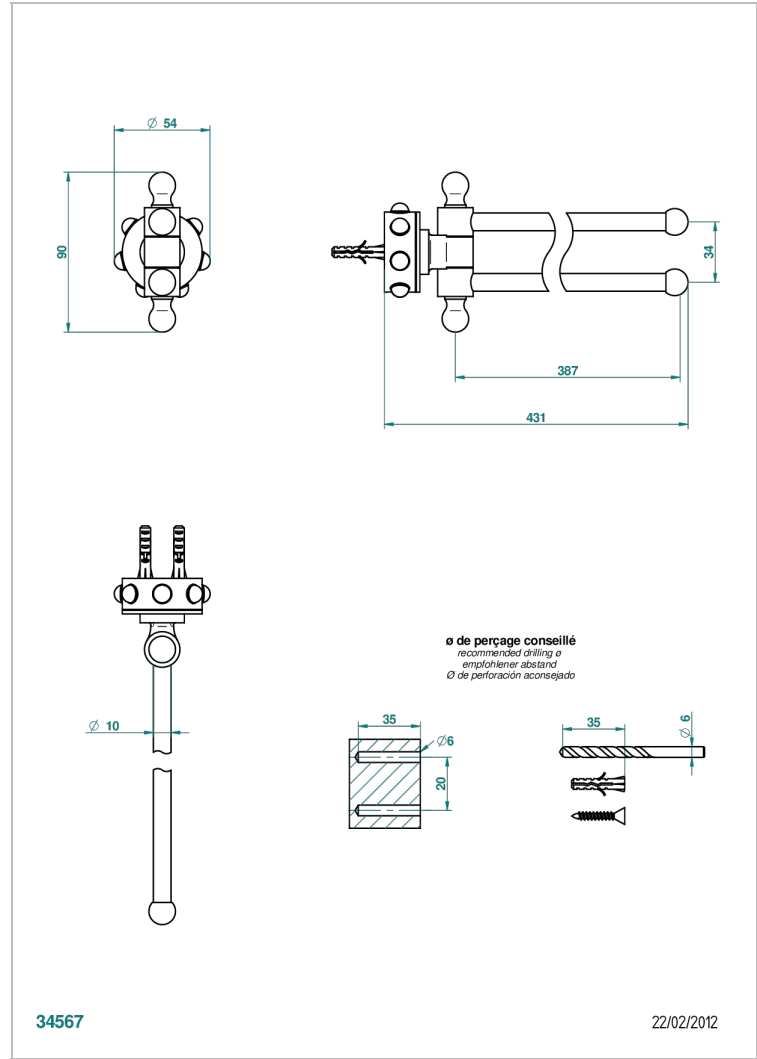

MOSSI CLEAR CRYSTAL

A2N-522

Towel bar 15 3/4" long, double swivel

THG[®]
PARIS

CHARACTERISTIC

- Mossi Clear crystal
- Towel bar 15 3/4" long, double swivel

AVAILABLE FINITIONS

Black ceram - D30
Blush PVD - H62
Brass color PVD - H49
Brown bronze color PVD - F33
Chrome polished - A02
Chrome polished / gold polished - G02

Matt graphite PVD - H65
Matt nickel (American satin) - C01
Matt nickel color PVD - H56
Nickel antique / Sovereign - H28
Nickel color PVD - H55
Nickel polished - B01

Soft gold - F30
Soft matt gold - F31
Umber PVD - H66