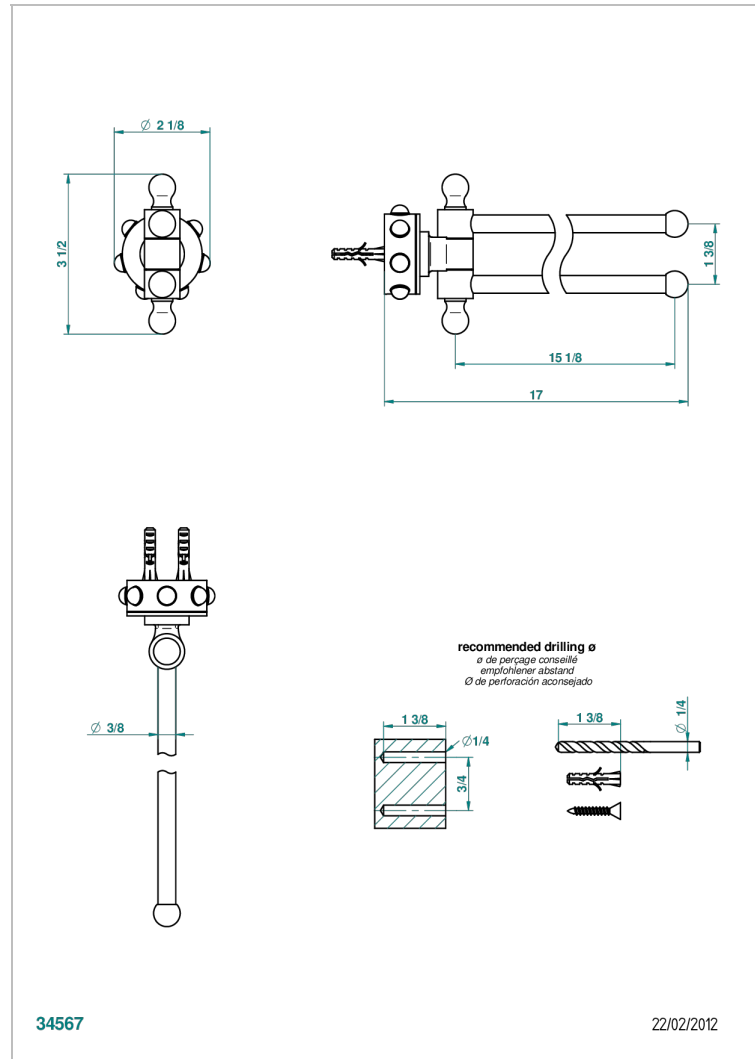

MOSSI CLEAR CRYSTAL

A2N-522

Towel bar 15 3/4" long, double swivel

CHARACTERISTIC

- Mossi Clear crystal
- Towel bar 15 3/4" long, double swivel

AVAILABLE FINITIONS

Black ceram - D30
Blush PVD - H62
Brass color PVD - H49
Brown bronze color PVD - F33
Chrome polished - A02
Chrome polished / gold polished - G02