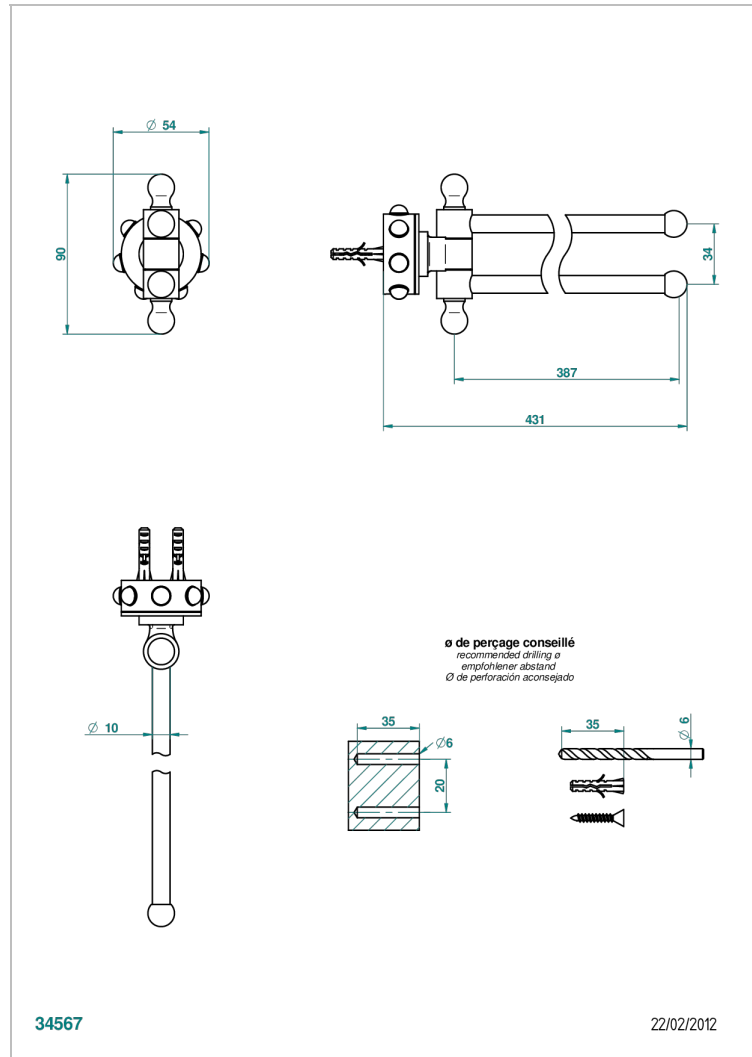

MOSSI CLEAR CRYSTAL

A2N-522

Double towel holder, 2 mobile rails, length: 400 mm, \varnothing 16 mm

THG[®]
PARIS

CHARACTERISTIC

- Mossi Clear crystal
- Double towel holder, 2 mobile rails, length: 400 mm, \varnothing 16 mm