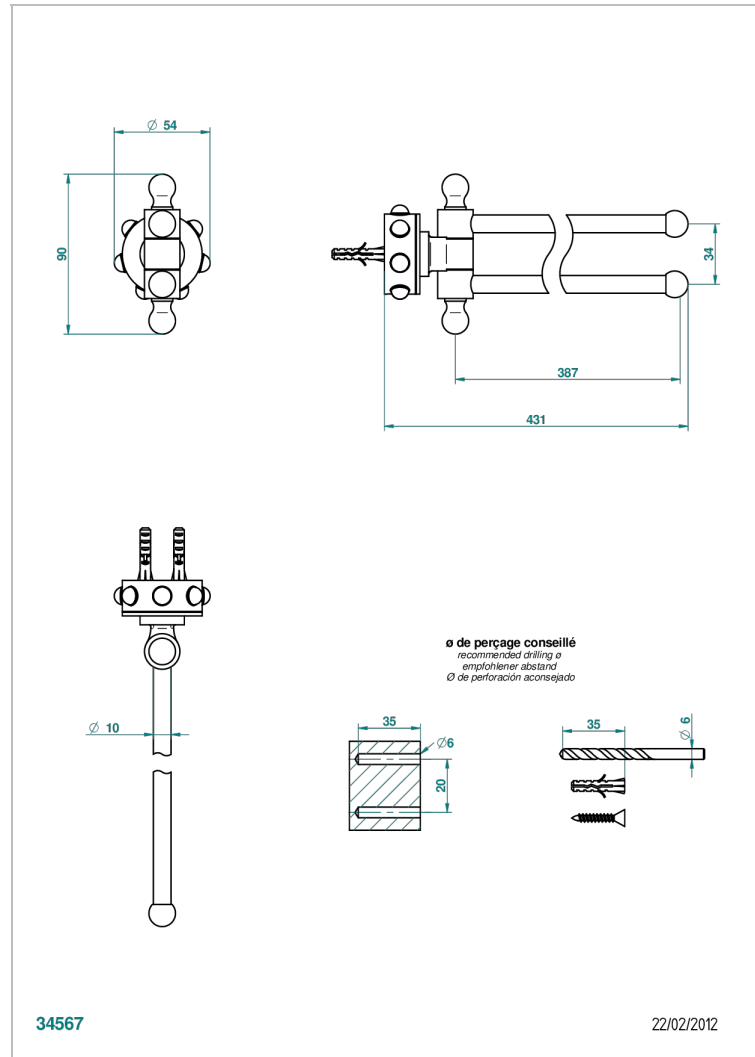

MOSSI CLEAR CRYSTAL

A2N-522

Double towel holder, 2 mobile rails, length: 400 mm, \varnothing 16 mm

THG[®]
PARIS

CHARACTERISTIC

- Mossi Clear crystal
- Double towel holder, 2 mobile rails, length: 400 mm, \varnothing 16 mm