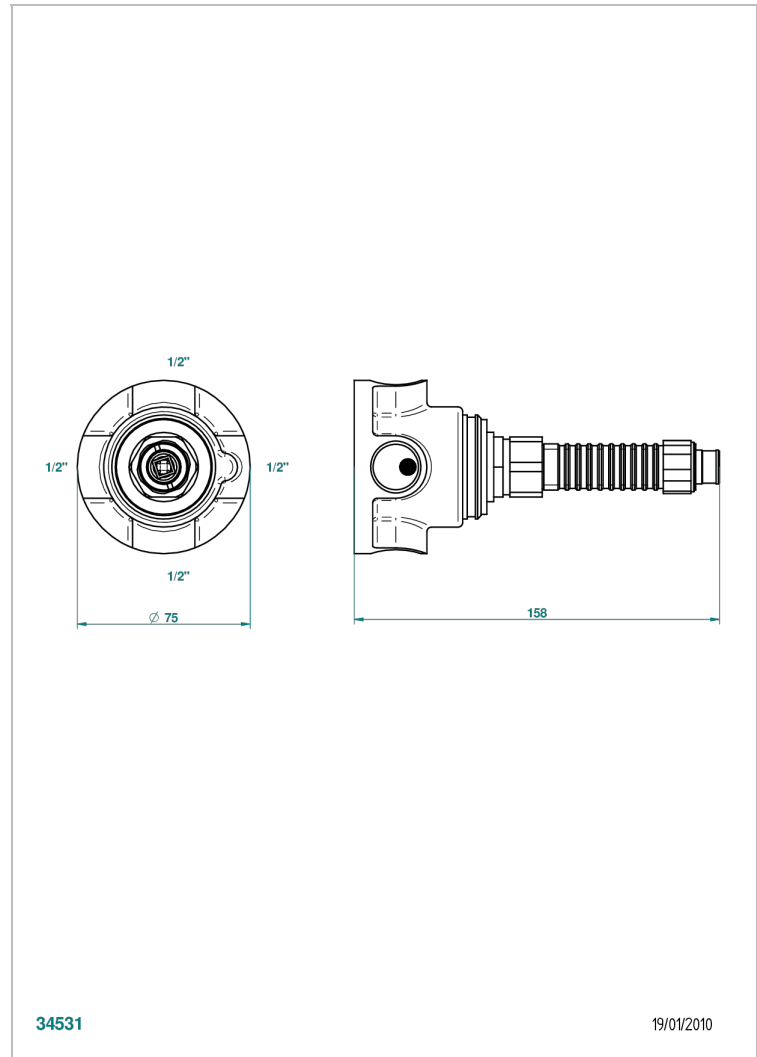

GENERAL ITEMS

G00-8105N

1/2" Eurotherm thermostat, 40 l/min with wax cartridge

34531

19/01/2010

CHARACTERISTIC

- General Items
- 1/2" Eurotherm thermostat, 40 l/min with wax cartridge

RELATED SKU'S

- Ref. G00-999N Extension piece for rim mounting Eurotherm thermostat

AVAILABLE FINITIONS

*** - A00