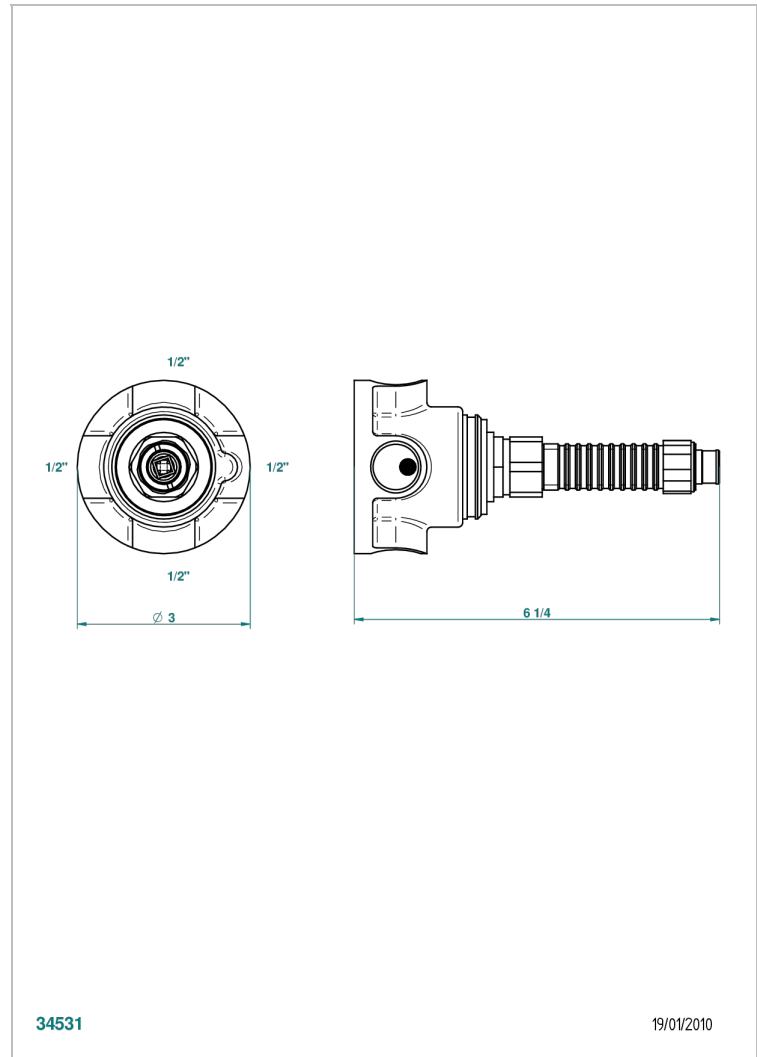

GENERAL ITEMS

G00-8105N

1/2" Eurotherm thermostat, 40 l/min with wax cartridge

CHARACTERISTIC

- General Items
- 1/2" Eurotherm thermostat, 40 l/min with wax cartridge

RELATED SKU'S

- Ref. G00-999N Extension piece for rim mounting Eurotherm thermostat