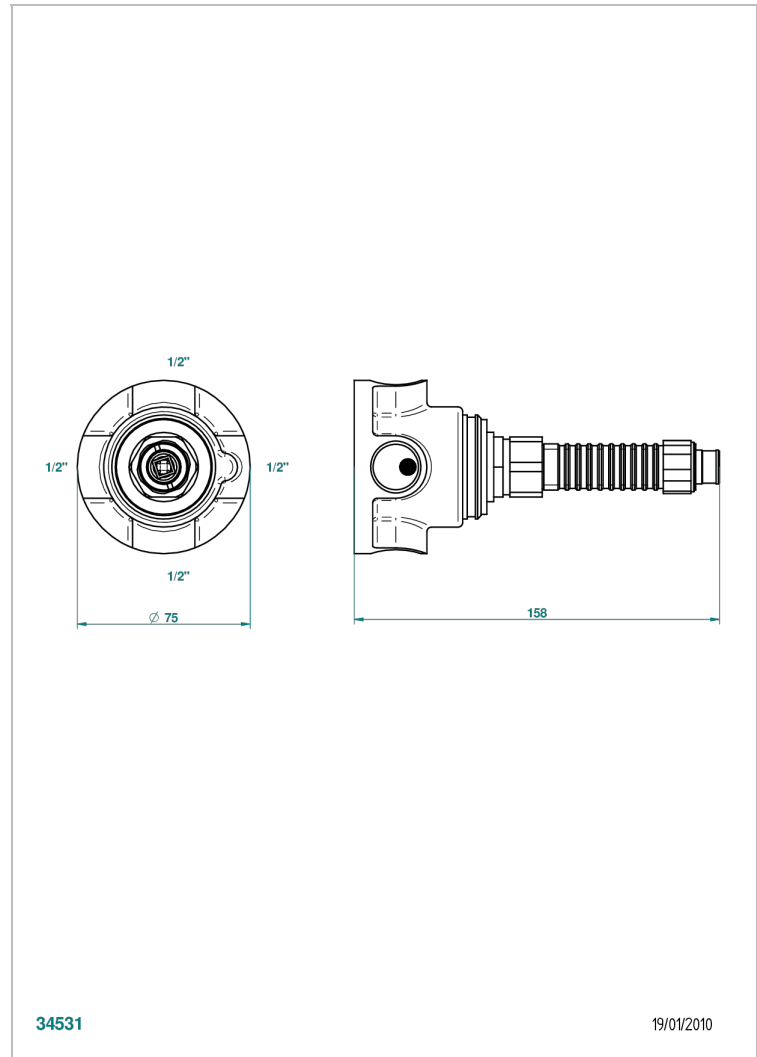

# GENERAL ITEMS

G00-8105N

1/2" Eurotherm thermostat, 40 l/min with wax cartridge

34531

19/01/2010

## CHARACTERISTIC

- General Items
- 1/2" Eurotherm thermostat, 40 l/min with wax cartridge

## RELATED SKU'S

- Ref. G00-999N Extension piece for rim mounting Eurotherm thermostat