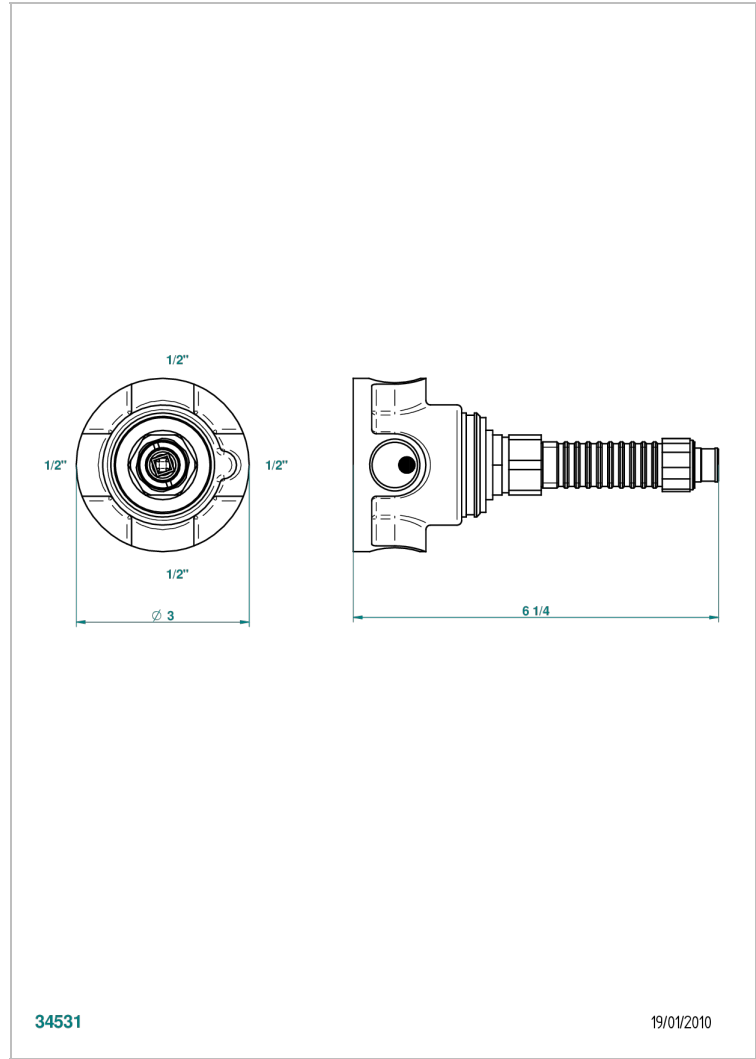

# GENERAL ITEMS

G00-8105N

1/2" Eurotherm thermostat, 40 l/min with wax cartridge

34531

19/01/2010

## CHARACTERISTIC

- General Items
- 1/2" Eurotherm thermostat, 40 l/min with wax cartridge

## RELATED SKU'S

- Ref. G00-999N Extension piece for rim mounting Eurotherm thermostat