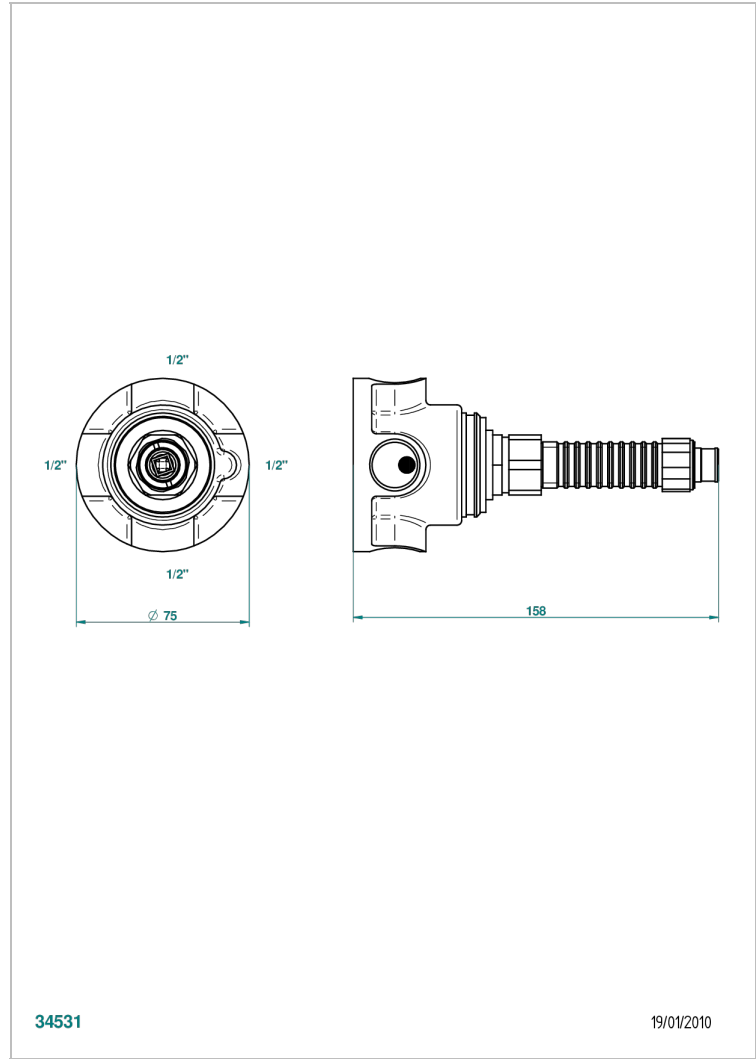

GENERAL ITEMS

G00-8105N

1/2" Eurotherm thermostat, 40 l/min with wax cartridge

CHARACTERISTIC

- General Items
- 1/2" Eurotherm thermostat, 40 l/min with wax cartridge

RELATED SKU'S

- Ref. G00-999N Extension piece for rim mounting Eurotherm thermostat

AVAILABLE FINITIONS

*** - A00