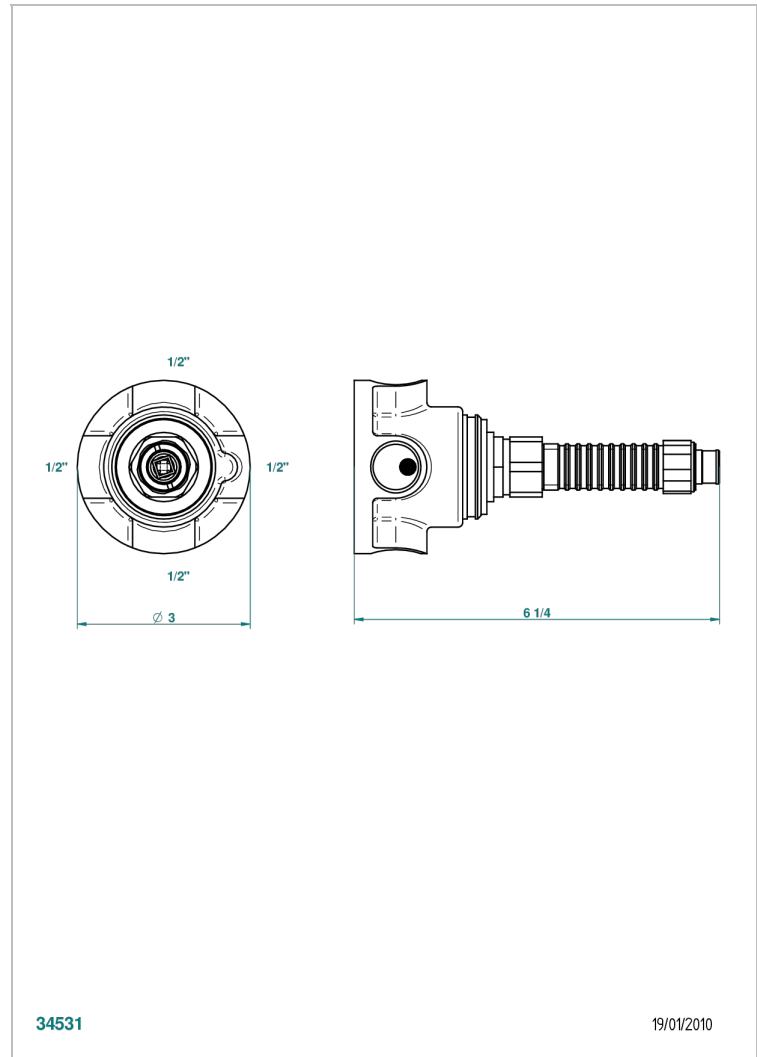

# GENERAL ITEMS

G00-8105N

1/2" Eurotherm thermostat, 40 l/min with wax cartridge

## CHARACTERISTIC

- General Items
- 1/2" Eurotherm thermostat, 40 l/min with wax cartridge

## RELATED SKU'S

- Ref. G00-999N Extension piece for rim mounting Eurotherm thermostat