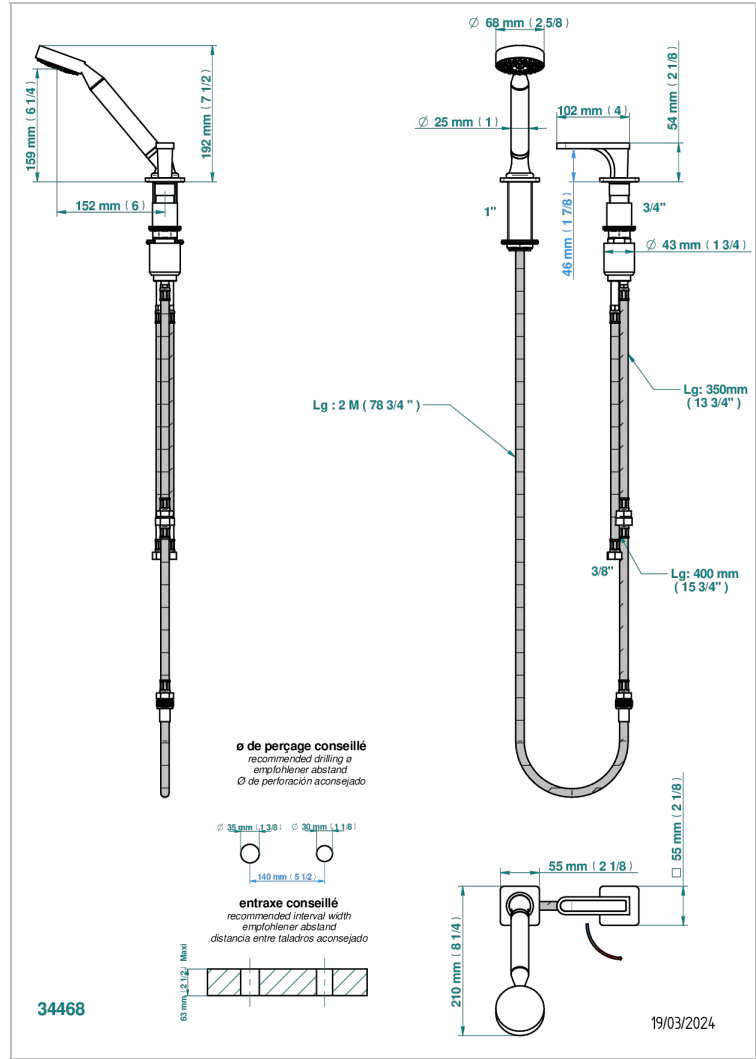

# PROFIL BLACK ONYX WITH LEVER HANDLES

A6P-6532/60A

Deck mounted mixer with handshower, progressive cartridge

## CHARACTERISTIC

- ACS : 22ACCLY009

## TECHNICAL SPECS

- Recommandé : 3 bars (max. 5 bars) - Advised : 43,5 psi (max. 72 psi)
- 9,5 l/min à 3 bars (2.5 gpm at 43.5 psi)