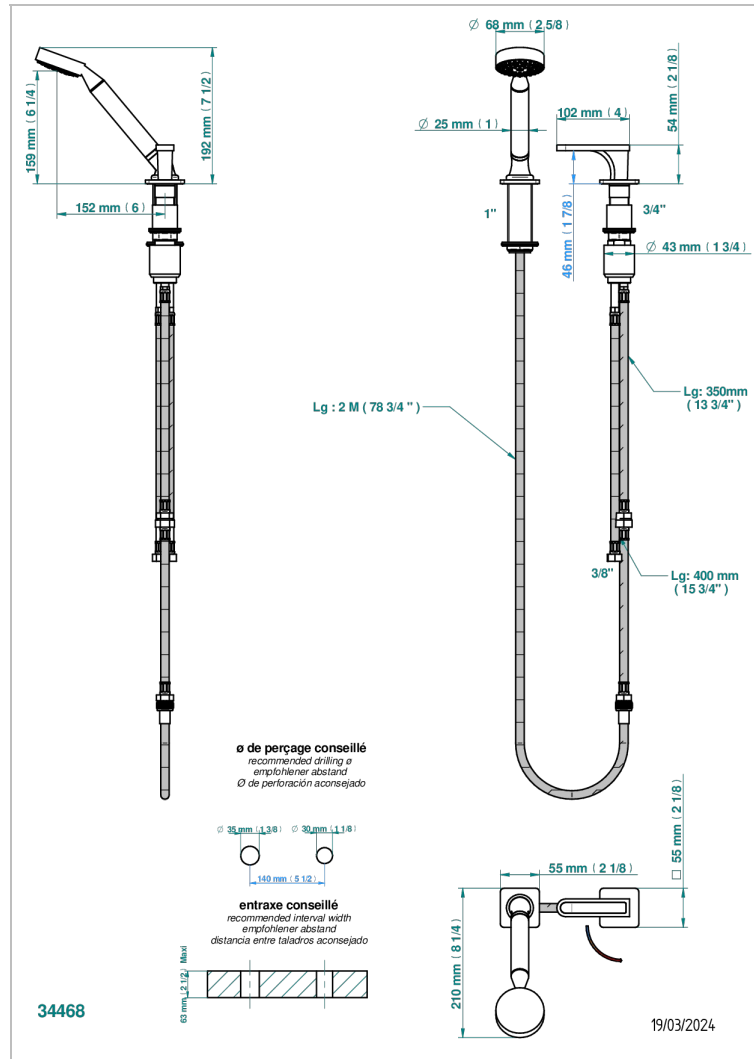

PROFIL BLACK ONYX WITH LEVER

A6P-6532/60A

Rim mounted ceramic mixer with handshower with progressive cartridge

CHARACTERISTIC

- ACS : 22ACCLY009

TECHNICAL SPECS

- Reconnamé : 3 bars (max. 5 bars) - Advised : 43,5 psi (max. 72 psi)
- 9,5 l/min à 3 bars (2.5 gpm at 43.5 psi)

STANDARDS

AVAILABLE FINITIONS

Antique nickel - H28
Black ceram - D30
Blush PVD - H62
Brass color PVD - H49
Brown bronze color PVD - F33
Gold color PVD - H52

Graphite PVD - H64
Lacquered light bronze - D01
Matt Umber PVD - H67
Matt blush PVD - H60
Matt brass color PVD - H50
Matt brown bronze color PVD - F34