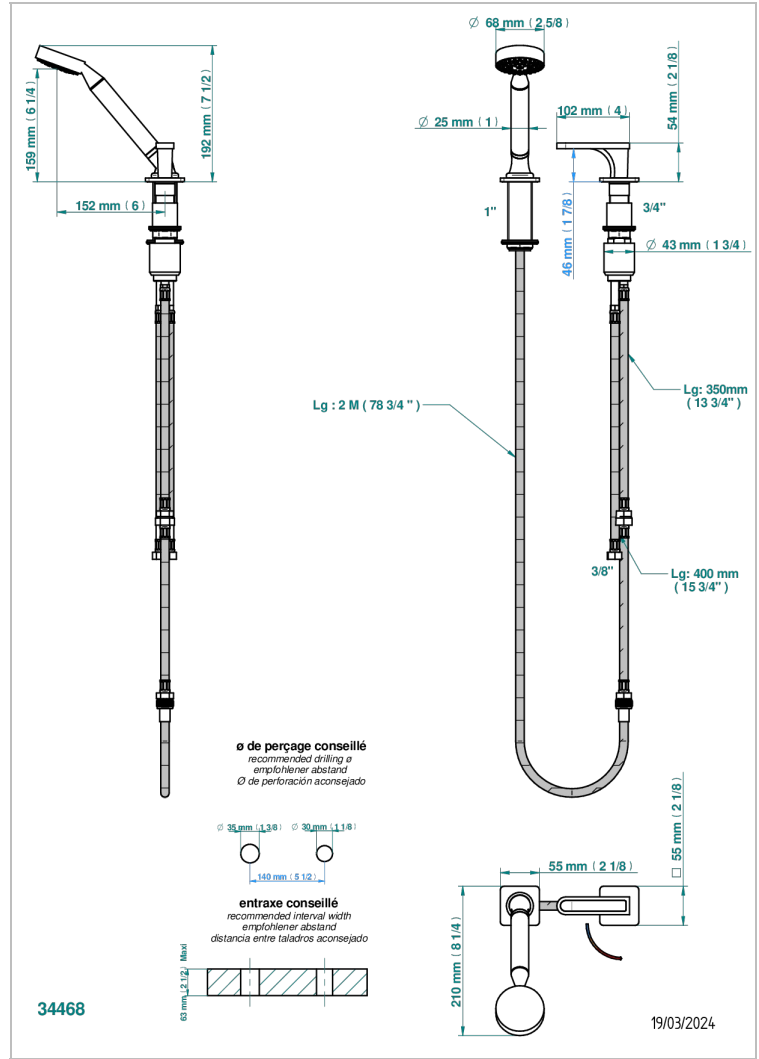

PROFIL BLACK ONYX WITH LEVER

A6P-6532/60A

Rim mounted ceramic mixer with handshower with progressive cartridge

CHARACTERISTIC

- ACS : 22ACCLY009

TECHNICAL SPECS

- Recommandé : 3 bars (max. 5 bars) - Advised : 43,5 psi (max. 72 psi)
- 9,5 l/min à 3 bars (2.5 gpm at 43.5 psi)

STANDARDS

AVAILABLE FINITIONS

- Antique nickel - H28
- Black ceram - D30
- Blush PVD - H62
- Brass color PVD - H49
- Brown bronze color PVD - F33
- Gold color PVD - H52

- Graphite PVD - H64
- Lacquered light bronze - D01
- Matt Umber PVD - H67
- Matt blush PVD - H60
- Matt brass color PVD - H50
- Matt brown bronze color PVD - F34

- Matt chrome - C02
- Matt gold - F07
- Matt gold color PVD - H53
- Matt graphite PVD - H65
- Matt nickel (color finish) - C01
- Matt nickel color PVD - H56

- Nickel color PVD - H55
- Polished chrome (color finish) - A02
- Polished chrome / Polished gold (color finish) - G02
- Polished gold (color finish) - F01
- Polished nickel - B01
- Soft gold - F30