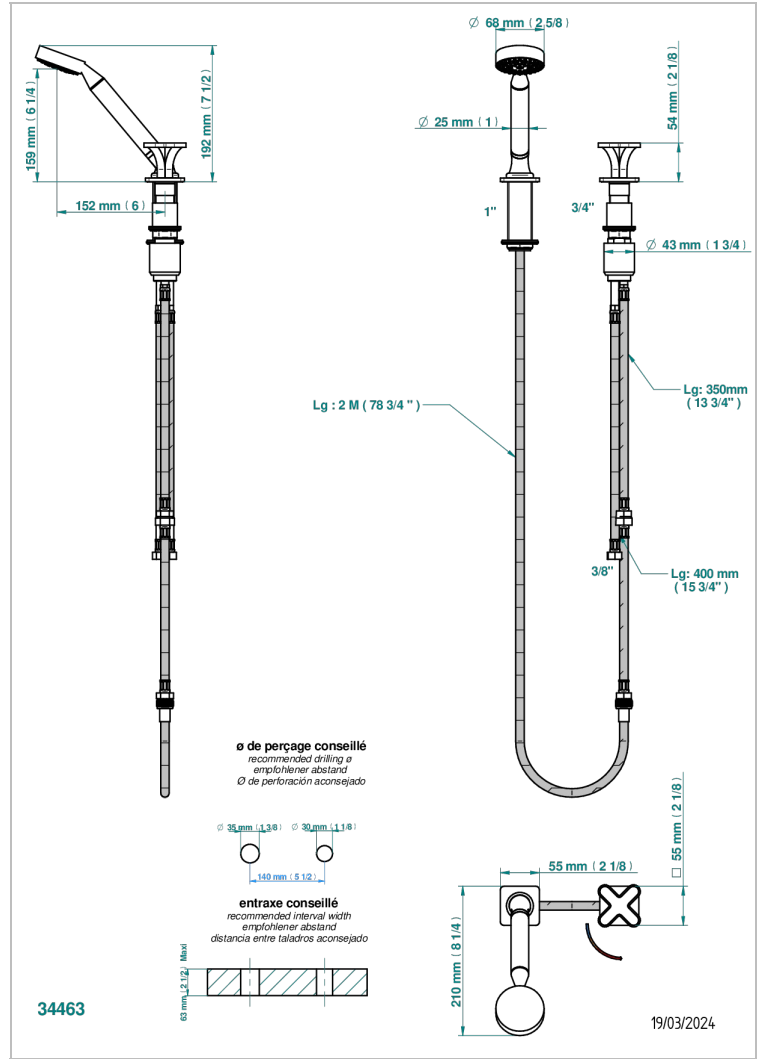

# PROFIL BLACK ONYX

A6N-6532/60A

Rim mounted ceramic mixer with handshower with progressive cartridge

## CHARACTERISTIC

- ACS : 22ACCLY009

## TECHNICAL SPECS

- Recommandé : 3 bars (max. 5 bars) - Advised : 43,5 psi (max. 72 psi)
- 9,5 l/min à 3 bars (2.5 gpm at 43.5 psi)