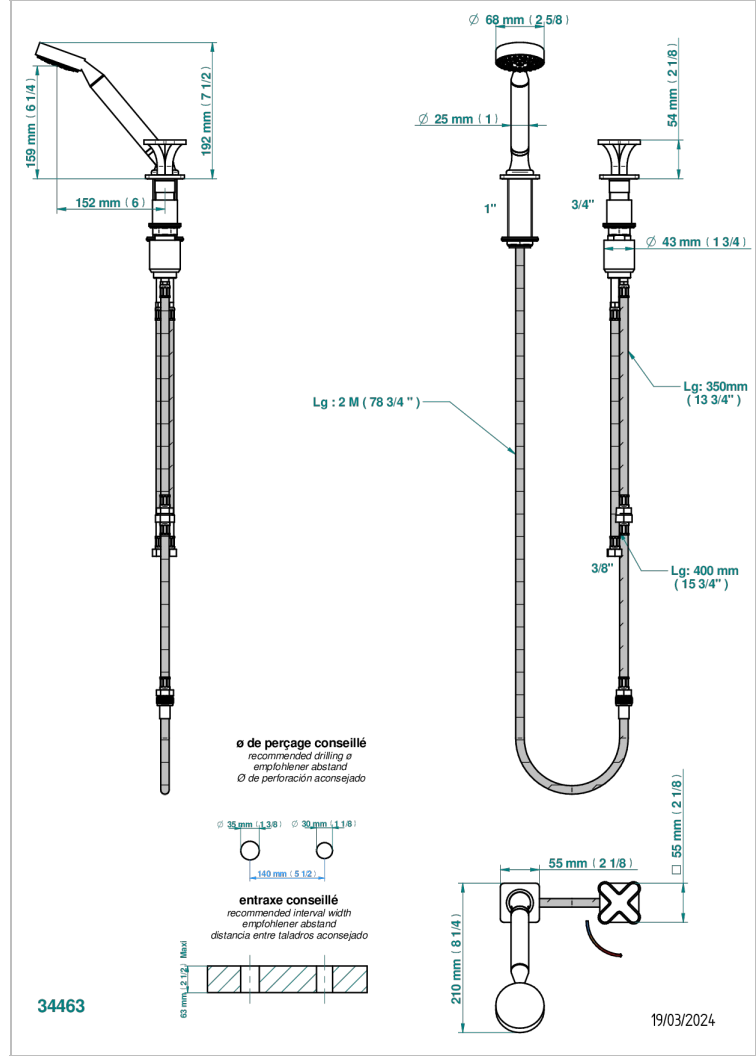

PROFIL BLACK ONYX

A6N-6532/60A

Rim mounted ceramic mixer with handshower with progressive cartridge

CHARACTERISTIC

- ACS : 22ACCLY009

TECHNICAL SPECS

- Recommandé : 3 bars (max. 5 bars) - Advised : 43,5 psi (max. 72 psi)
- 9,5 l/min à 3 bars (2.5 gpm at 43.5 psi)

STANDARDS

AVAILABLE FINITIONS

- Antique nickel - H28
- Black ceram - D30
- Blush PVD - H62
- Brass color PVD - H49
- Brown bronze color PVD - F33
- Gold color PVD - H52

- Graphite PVD - H64
- Lacquered light bronze - D01
- Matt Umber PVD - H67
- Matt blush PVD - H60
- Matt brass color PVD - H50
- Matt brown bronze color PVD - F34

- Matt chrome - C02
- Matt gold - F07
- Matt gold color PVD - H53
- Matt graphite PVD - H65
- Matt nickel (color finish) - C01
- Matt nickel color PVD - H56

- Nickel color PVD - H55
- Polished chrome (color finish) - A02
- Polished chrome / Polished gold (color finish) - G02
- Polished gold (color finish) - F01
- Polished nickel - B01
- Soft gold - F30