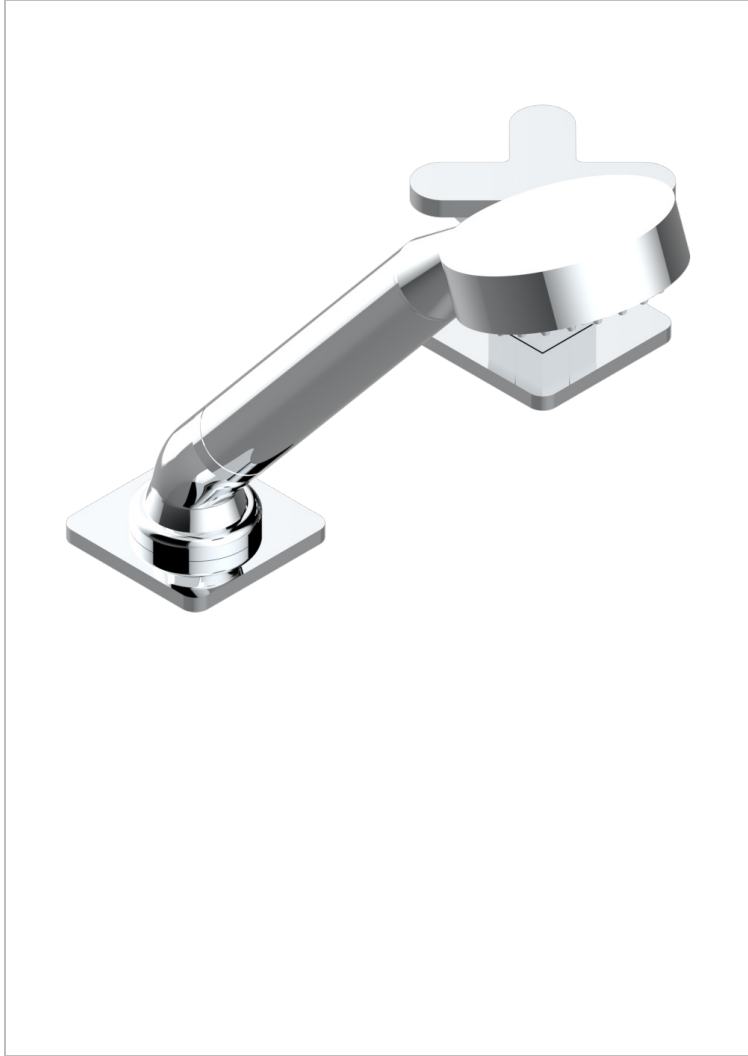

PROFIL METAL

A6A-6532/60A

Deck mounted mixer with handshower, progressive cartridge

CHARACTERISTIC

- ACS : 22ACCLY009

STANDARDS

TECHNICAL SPECS

- Recommandé : 3 bars (max. 5 bars) - Advised : 43,5 psi (max. 72 psi)
- 9,5 l/min à 3 bars (2.5 gpm at 43.5 psi)

AVAILABLE FINITIONS

- Black ceram - D30
- Blush PVD - H62
- Brass color PVD - H49
- Brown bronze color PVD - F33
- Chrome polished - A02
- Chrome polished / gold polished - G02

- Copper antique matt, coated - H07
- Gold color PVD - H52
- Gold mat - F07
- Gold polished - F01
- Graphite PVD - H64
- Light coated bronze - D01

- Matt Umber PVD - H67
- Matt blush PVD - H60
- Matt brass color PVD - H50
- Matt brown bronze color PVD - F34
- Matt chrome (American satin) - C02
- Matt gold color PVD - H53

- Matt graphite PVD - H65
- Matt nickel (American satin) - C01
- Matt nickel color PVD - H56
- Nickel antique / Sovereign - H28
- Nickel color PVD - H55
- Nickel polished - B01

- Soft gold - F30
- Soft matt gold - F31
- Umber PVD - H66