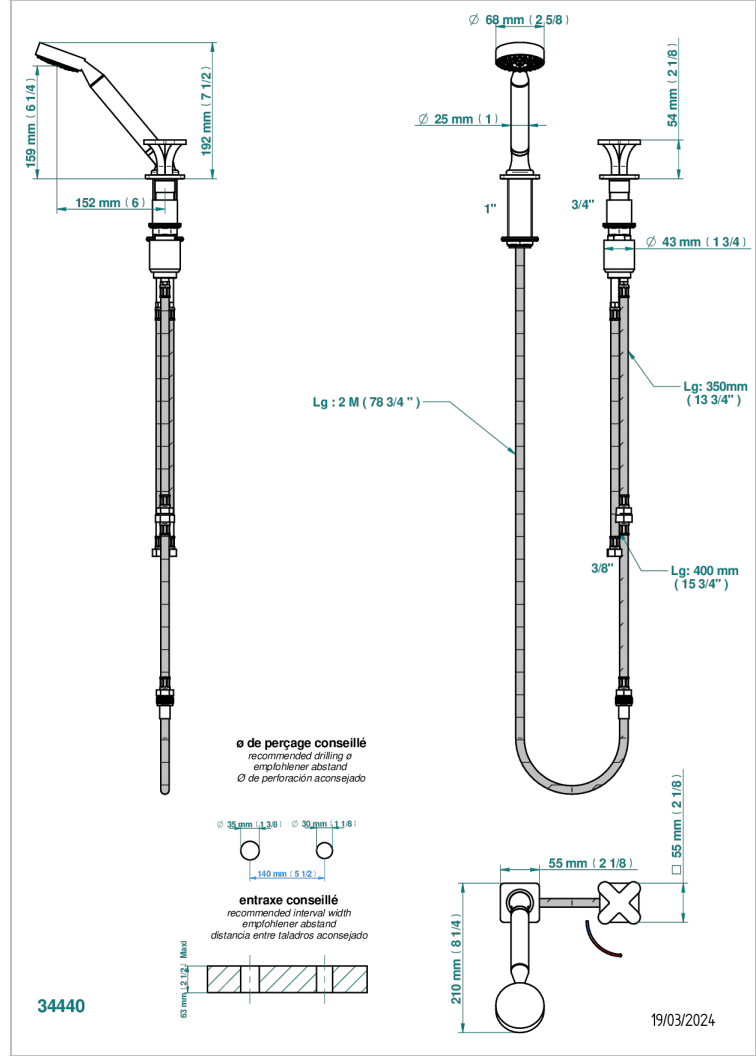

PROFIL METAL

A6A-6532/60A

Deck mounted mixer with handshower, progressive cartridge

CHARACTERISTIC

- ACS : 22ACCLY009

STANDARDS

TECHNICAL SPECS

- Recommandé : 3 bars (max. 5 bars) - Advised : 43,5 psi (max. 72 psi)
- 9,5 l/min à 3 bars (2.5 gpm at 43.5 psi)

AVAILABLE FINITIONS

- Black ceram - D30
- Blush PVD - H62
- Brass color PVD - H49
- Brown bronze color PVD - F33
- Chrome polished - A02
- Chrome polished / gold polished - G02

- Copper antique matt, coated - H07
- Gold color PVD - H52
- Gold mat - F07
- Gold polished - F01
- Graphite PVD - H64
- Light coated bronze - D01

- Matt Umber PVD - H67
- Matt blush PVD - H60
- Matt brass color PVD - H50
- Matt brown bronze color PVD - F34
- Matt chrome (American satin) - C02
- Matt gold color PVD - H53

- Matt graphite PVD - H65
- Matt nickel (American satin) - C01
- Matt nickel color PVD - H56
- Nickel antique / Sovereign - H28
- Nickel color PVD - H55
- Nickel polished - B01