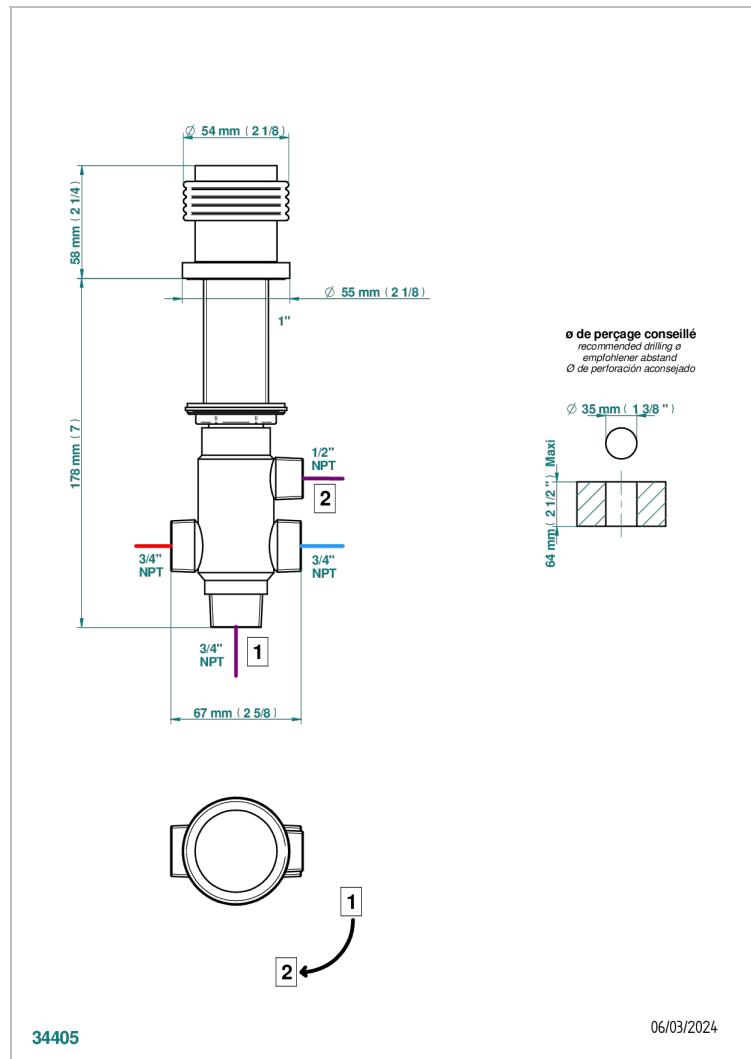

# DIPLOMATE GROOVED RINGS

U4B-50/4/VG

Rim mounted 4 way diverter : 2 inlets and 2 outlets

## CHARACTERISTIC

- Diplomat Grooved rings
- Rim mounted 4 way diverter : 2 inlets and 2 outlets