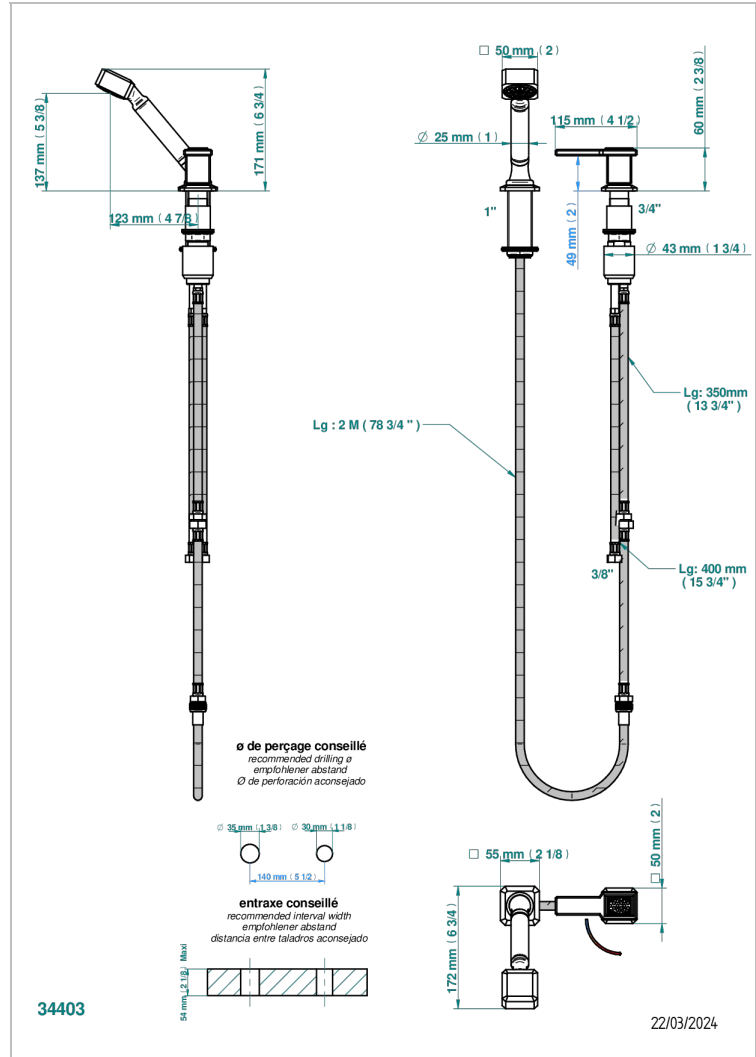

METROPOLIS BLACK CRYSTAL WITH LEVER

A2M-6532/60A

Rim mounted ceramic mixer with handshower with progressive cartridge

CHARACTERISTIC

- ACS : 22ACCLY009

STANDARDS

TECHNICAL SPECS

- Recommandé : 3 bars (max. 5 bars) - Advised : 43,5 psi (max. 72 psi)
- 9,5 l/min à 3 bars (2.5 gpm at 43.5 psi)

AVAILABLE FINITIONS

Antique nickel - H28
Black ceram - D30
Blush PVD - H62
Brass color PVD - H49
Brown bronze color PVD - F33
Gold color PVD - H52

Graphite PVD - H64
Matt Umber PVD - H67
Matt blush PVD - H60
Matt brass color PVD - H50
Matt brown bronze color PVD - F34
Matt chrome - C02