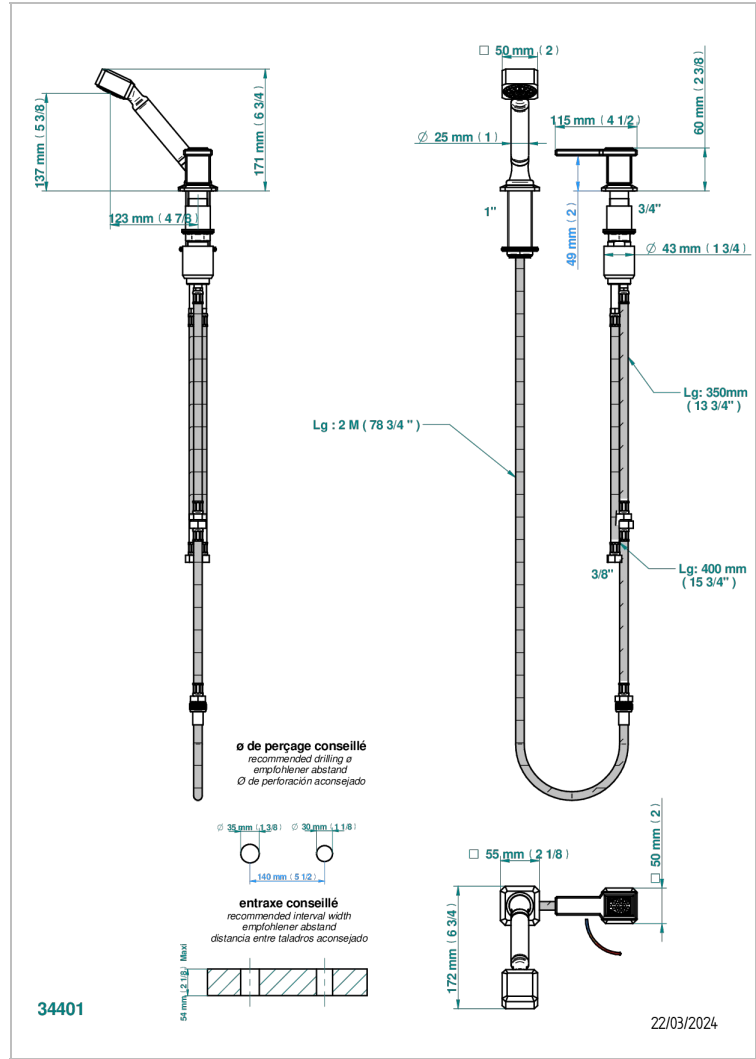

METROPOLIS CLEAR CRYSTAL WITH LEVER HANDLES

A2B-6532/60A

Deck mounted mixer with handshower, progressive cartridge

CHARACTERISTIC

- ACS : 22ACCLY009

TECHNICAL SPECS

- Recommandé : 3 bars (max. 5 bars) - Advised : 43,5 psi (max. 72 psi)
- 9,5 l/min à 3 bars (2.5 gpm at 43.5 psi)

STANDARDS

AVAILABLE FINITIONS

- Black ceram - D30
- Blush PVD - H62
- Brass color PVD - H49
- Brown bronze color PVD - F33
- Chrome polished - A02
- Chrome polished / gold polished - G02

- Gold color PVD - H52
- Gold mat - F07
- Gold polished - F01
- Graphite PVD - H64
- Matt Umber PVD - H67
- Matt blush PVD - H60

- Matt brass color PVD - H50
- Matt brown bronze color PVD - F34
- Matt chrome (American satin) - C02
- Matt gold color PVD - H53
- Matt graphite PVD - H65
- Matt nickel (American satin) - C01

- Matt nickel color PVD - H56
- Nickel antique / Sovereign - H28
- Nickel color PVD - H55
- Nickel polished - B01
- Soft gold - F30
- Soft matt gold - F31

- Umber PVD - H66