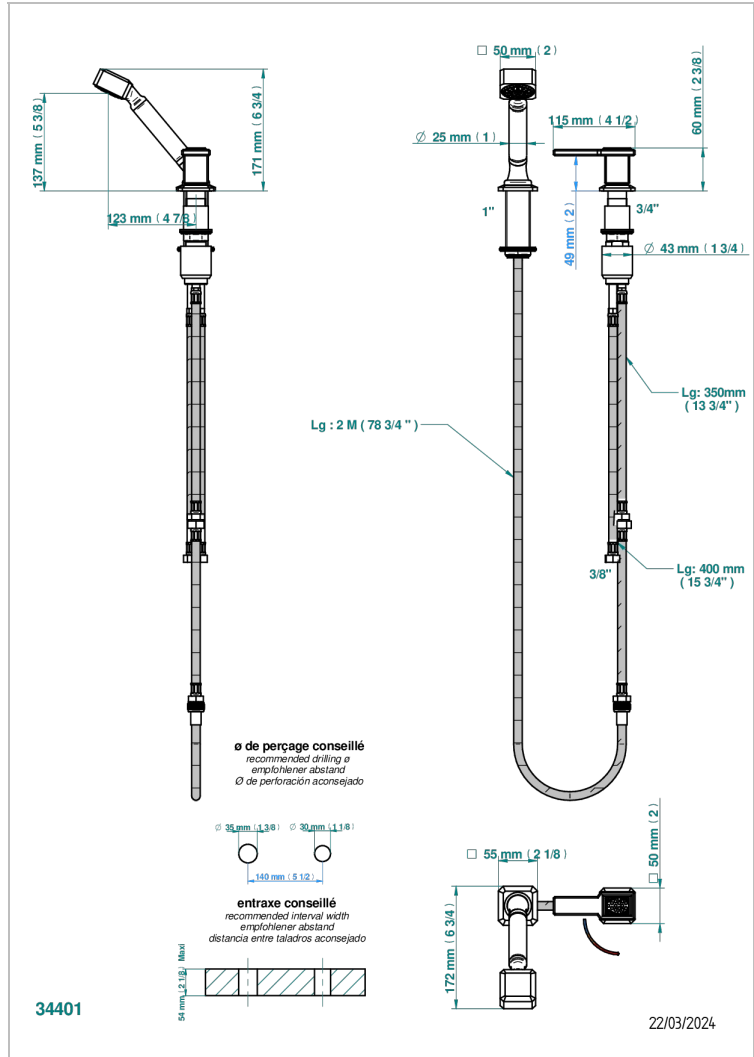

METROPOLIS CLEAR CRYSTAL WITH LEVER

A2B-6532/60A

Rim mounted ceramic mixer with handshower with progressive cartridge

CHARACTERISTIC

- ACS : 22ACCLY009

STANDARDS

TECHNICAL SPECS

- Recommandé : 3 bars (max. 5 bars) - Advised : 43,5 psi (max. 72 psi)
- 9,5 l/min à 3 bars (2.5 gpm at 43.5 psi)

AVAILABLE FINITIONS

- Antique nickel - H28
- Black ceram - D30
- Blush PVD - H62
- Brass color PVD - H49
- Brown bronze color PVD - F33
- Gold color PVD - H52

- Graphite PVD - H64
- Matt Umber PVD - H67
- Matt blush PVD - H60
- Matt brass color PVD - H50
- Matt brown bronze color PVD - F34
- Matt chrome - C02

- Matt gold - F07
- Matt gold color PVD - H53
- Matt graphite PVD - H65
- Matt nickel (color finish) - C01
- Matt nickel color PVD - H56
- Nickel color PVD - H55

- Polished chrome (color finish) - A02
- Umber PVD - H66
- Polished chrome / Polished gold (color finish) - G02
- Polished gold (color finish) - F01
- Polished nickel - B01
- Soft gold - F30
- Soft matt gold - F31