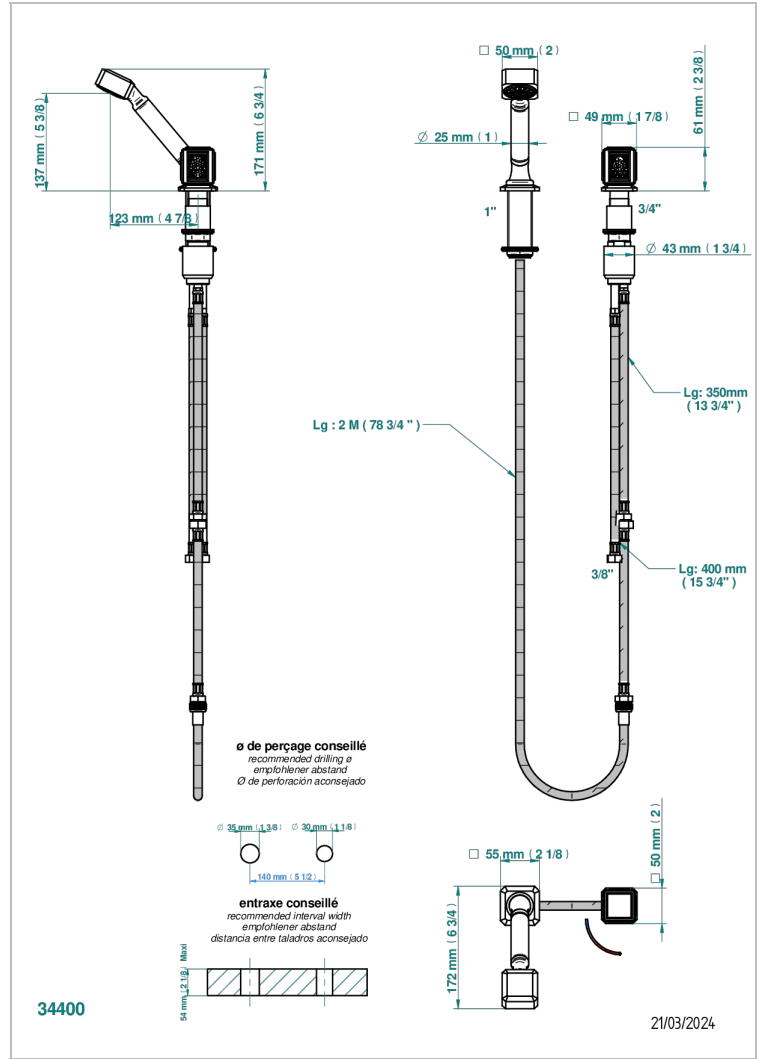

METROPOLIS CLEAR CRYSTAL

A2A-6532/60A

Deck mounted mixer with handshower, progressive cartridge

CHARACTERISTIC

- ACS : 22ACCLY009

TECHNICAL SPECS

- Recommandé : 3 bars (max. 5 bars) - Advised : 43,5 psi (max. 72 psi)
- 9,5 l/min à 3 bars (2.5 gpm at 43.5 psi)

STANDARDS

AVAILABLE FINITIONS

Black ceram - D30
Blush PVD - H62
Brass color PVD - H49
Brown bronze color PVD - F33
Chrome polished - A02
Chrome polished / gold polished - G02

Gold color PVD - H52
Gold mat - F07
Gold polished - F01
Graphite PVD - H64
Matt Umber PVD - H67
Matt blush PVD - H60

Umber PVD - H66