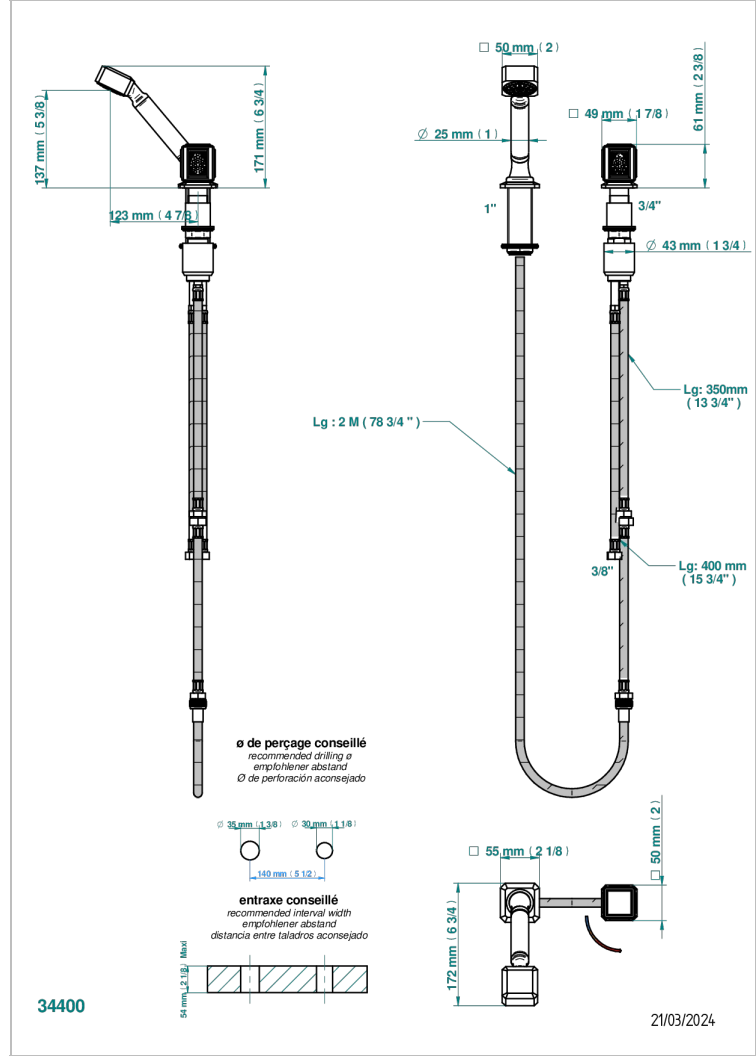

# METROPOLIS CLEAR CRYSTAL

A2A-6532/60A

Rim mounted ceramic mixer with handshower with progressive cartridge

## CHARACTERISTIC

- ACS : 22ACCLY009

## AVAILABLE FINITIONS

- Antique nickel - H28
- Black ceram - D30
- Blush PVD - H62
- Brass color PVD - H49
- Brown bronze color PVD - F33
- Gold color PVD - H52

- Graphite PVD - H64
- Matt Umber PVD - H67
- Matt blush PVD - H60
- Matt brass color PVD - H50
- Matt brown bronze color PVD - F34
- Matt chrome - C02