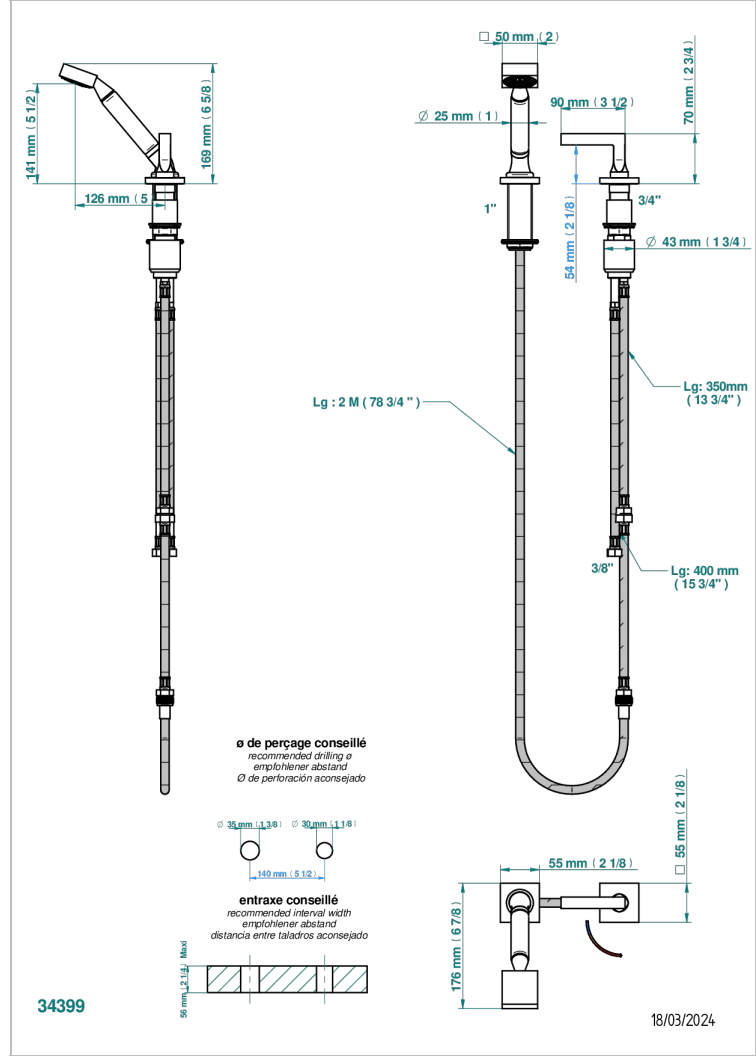

BELUGA WITH LEVER

G1U-6532/60A

Rim mounted ceramic mixer with handshower with progressive cartridge

CHARACTERISTIC

- ACS : 22ACCLY009

TECHNICAL SPECS

- Recommandé : 3 bars (max. 5 bars) - Advised : 43,5 psi (max. 72 psi)
- 9,5 l/min à 3 bars (2.5 gpm at 43.5 psi)

STANDARDS

AVAILABLE FINITIONS

- Antique nickel - H28
- Black ceram - D30
- Blush PVD - H62
- Brass color PVD - H49
- Brown bronze color PVD - F33
- Gold color PVD - H52

- Graphite PVD - H64
- Lacquered light bronze - D01
- Matt Umber PVD - H67
- Matt blush PVD - H60
- Matt brass color PVD - H50
- Matt brown bronze color PVD - F34

- Matt chrome - C02
- Matt gold - F07
- Matt gold color PVD - H53
- Matt graphite PVD - H65
- Matt nickel (color finish) - C01
- Matt nickel color PVD - H56

- Nickel color PVD - H55
- Polished chrome (color finish) - A02
- Polished chrome / Polished gold (color finish) - G02
- Polished gold (color finish) - F01
- Polished nickel - B01
- Soft gold - F30