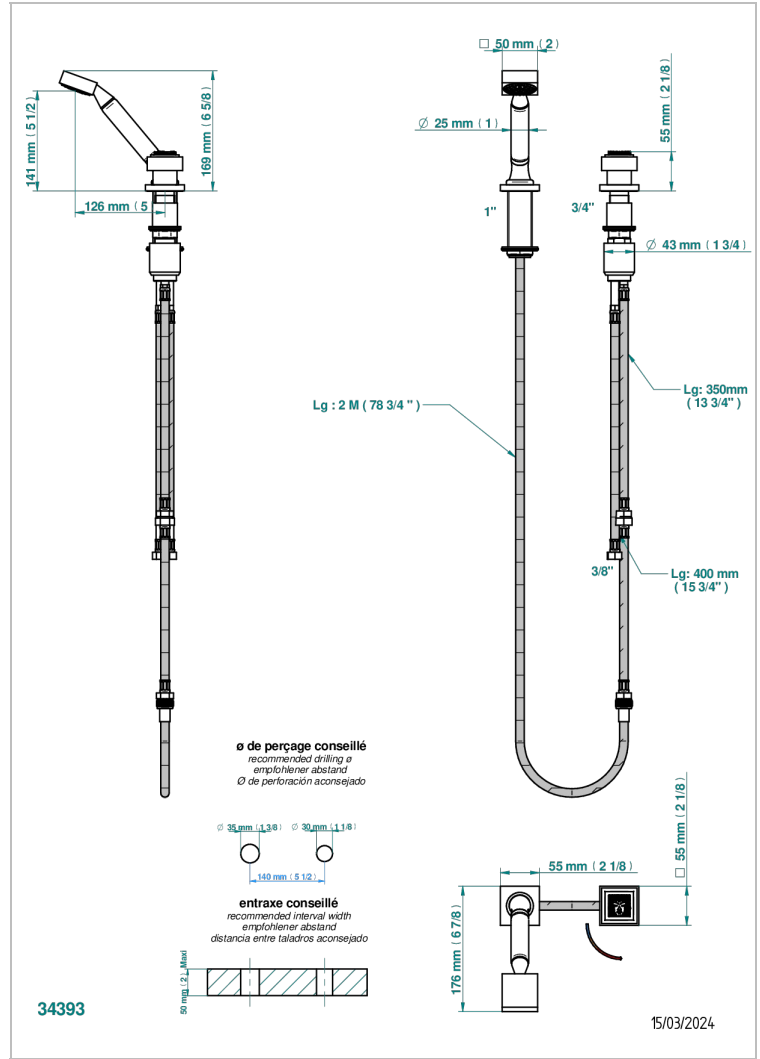

# MASQUE DE FEMME SMOOTH METAL

A2U-6532/60A

Deck mounted mixer with handshower, progressive cartridge

THG<sup>®</sup>  
PARIS

## CHARACTERISTIC

- ACS : 22ACCLY009

## TECHNICAL SPECS

- Recommandé : 3 bars (max. 5 bars) - Advised : 43,5 psi (max. 72 psi)
- 9,5 l/min à 3 bars (2.5 gpm at 43.5 psi)