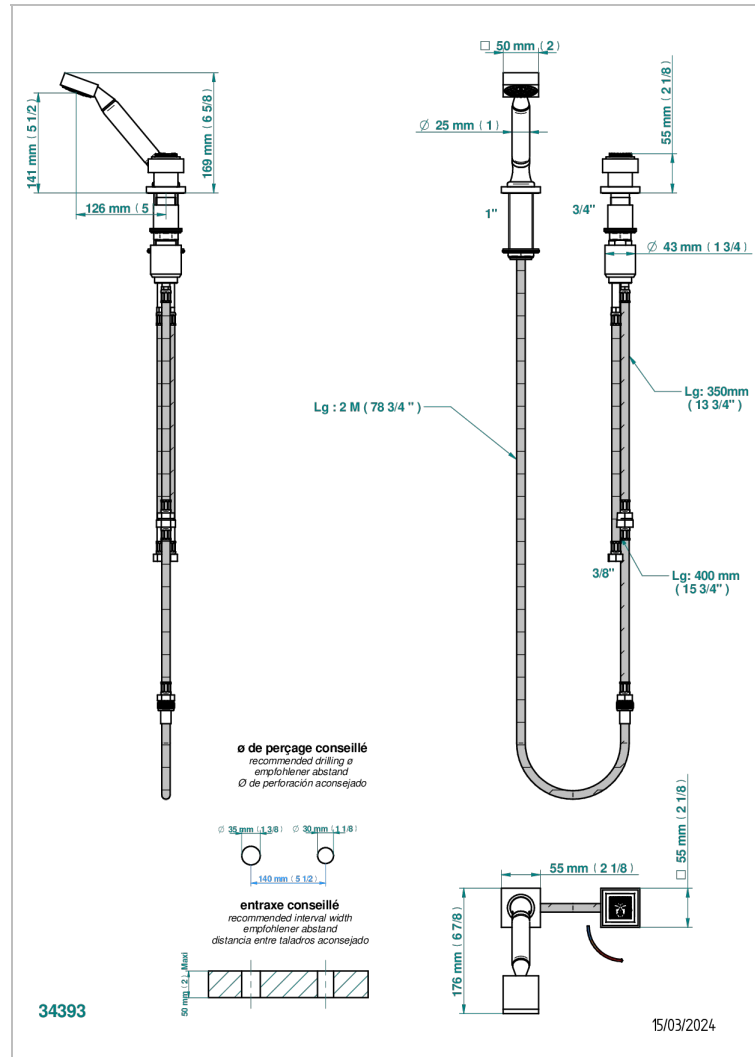

# MASQUE DE FEMME SMOOTH METAL

A2U-6532/60A

Rim mounted ceramic mixer with handshower with progressive cartridge

## CHARACTERISTIC

- ACS : 22ACCLY009