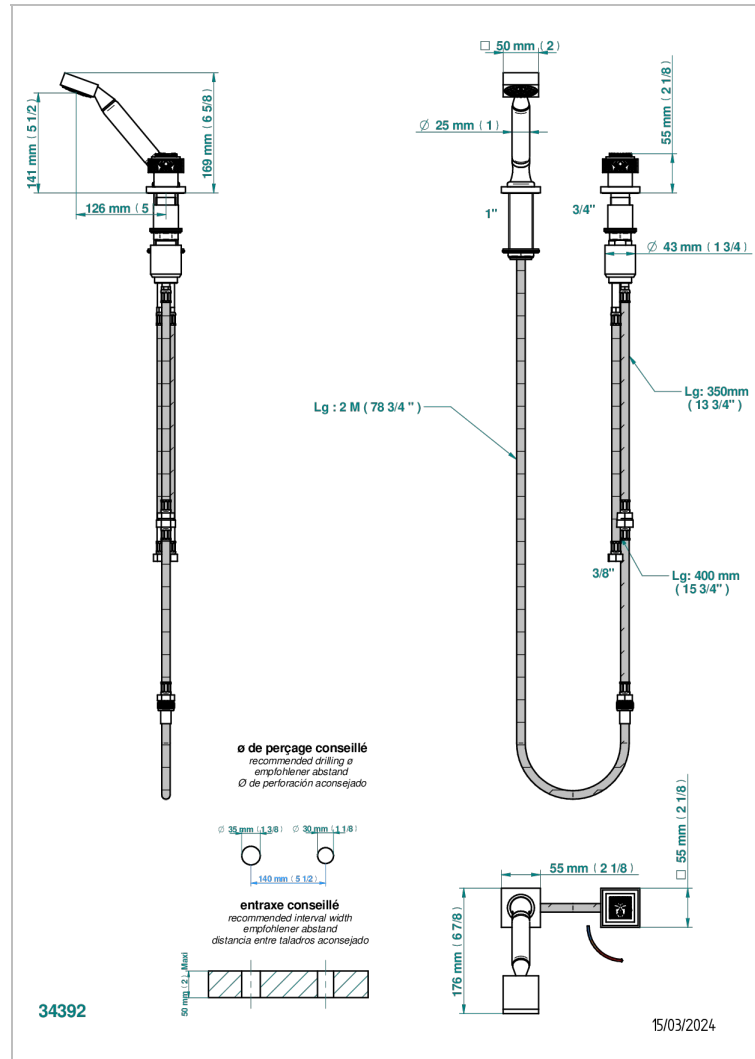

MASQUE DE FEMME SOLAIRE

A2S-6532/60A

Deck mounted mixer with handshower, progressive cartridge

THG[®]
PARIS

CHARACTERISTIC

- ACS : 22ACCLY009

STANDARDS

AVAILABLE FINITIONS

- Black ceram - D30
- Chrome polished - A02
- Chrome polished / gold polished - G02
- Gold mat - F07
- Gold polished - F01
- Matt chrome (American satin) - C02

TECHNICAL SPECS

- Recommandé : 3 bars (max. 5 bars) - Advised : 43,5 psi (max. 72 psi)
- 9,5 l/min à 3 bars (2.5 gpm at 43.5 psi)

- Matt nickel (American satin) - C01
- Nickel polished - B01
- Soft gold - F30
- Soft matt gold - F31