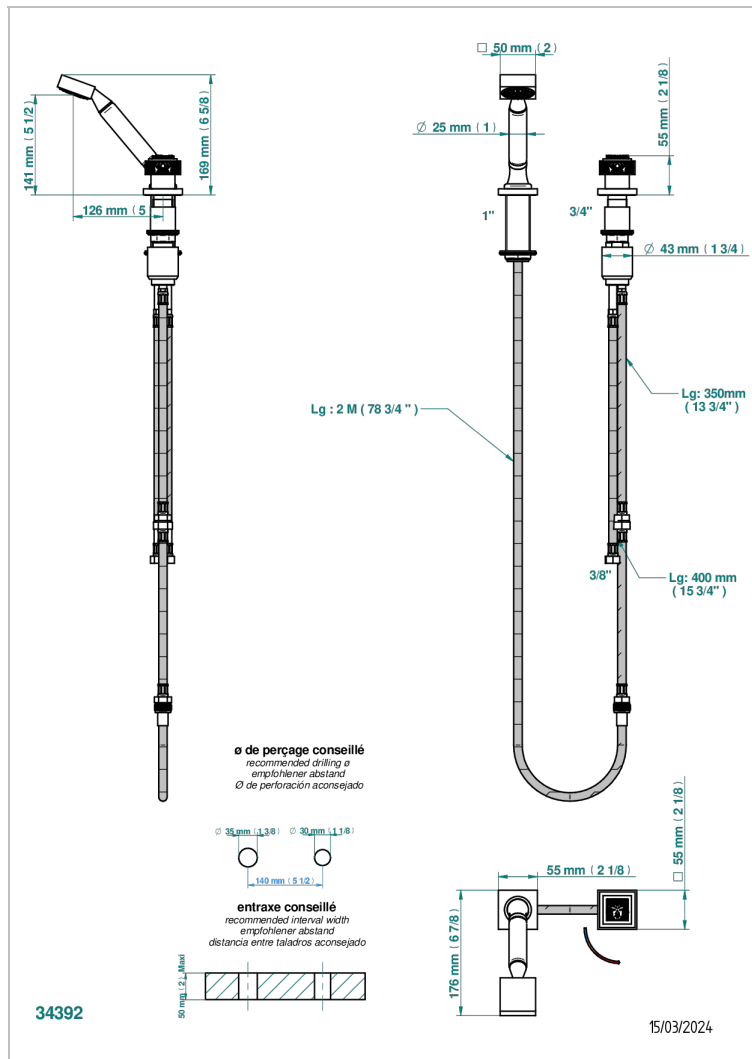

# MASQUE DE FEMME SOLAIRE

A2S-6532/60A

Rim mounted ceramic mixer with handshower with progressive cartridge

## CHARACTERISTIC

- ACS : 22ACCLY009

## TECHNICAL SPECS

- Recommandé : 3 bars (max. 5 bars) - Advised : 43,5 psi (max. 72 psi)
- 9,5 l/min à 3 bars (2.5 gpm at 43.5 psi)

- Polished gold (color finish) - F01
- Polished nickel - B01
- Soft gold - F30
- Soft matt gold - F31