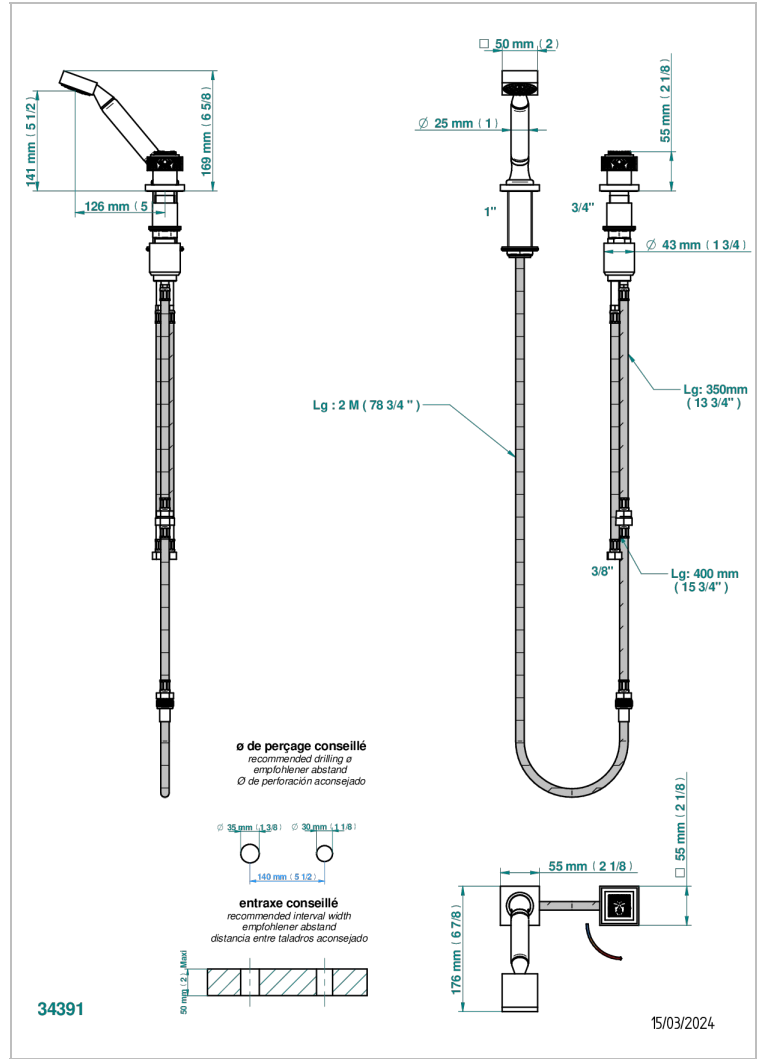

# MASQUE DE FEMME LUNAIRE

A2R-6532/60A

Rim mounted ceramic mixer with handshower with progressive cartridge

## CHARACTERISTIC

- ACS : 22ACCLY009

## TECHNICAL SPECS

- Recommandé : 3 bars (max. 5 bars) - Advised : 43,5 psi (max. 72 psi)
- 9,5 l/min à 3 bars (2.5 gpm at 43.5 psi)

- Polished gold (color finish) - F01
- Polished nickel - B01
- Soft gold - F30
- Soft matt gold - F31