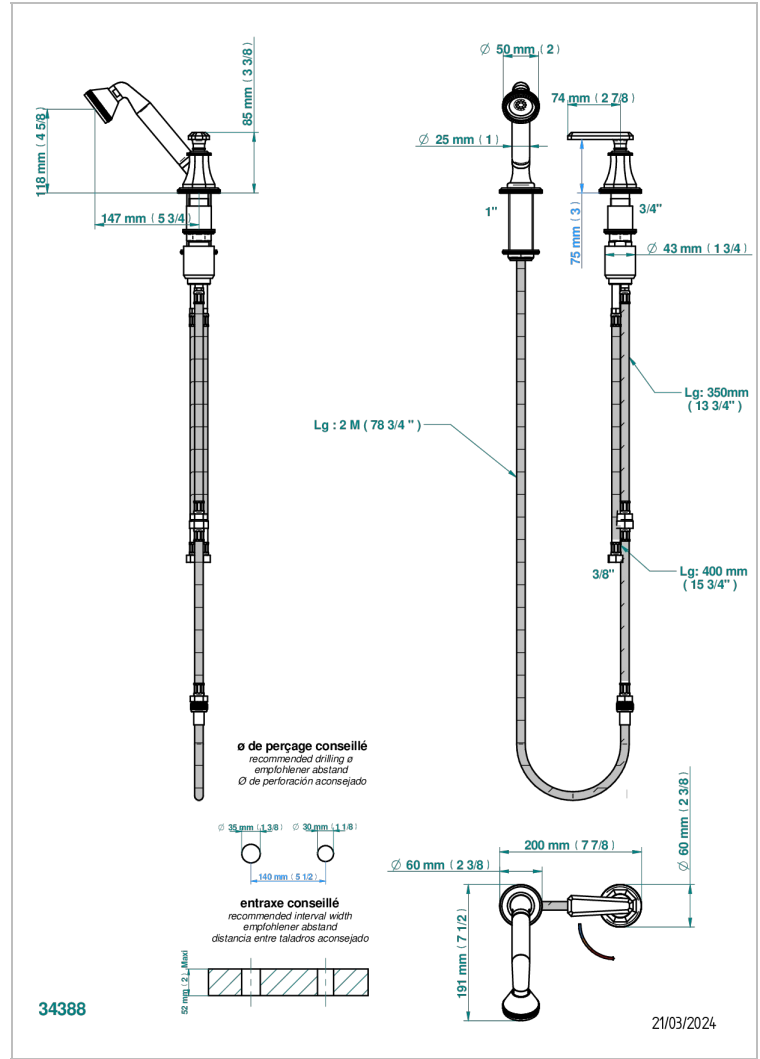

TRADITION WITH LEVER HANDLES

A58-6532/60A

Deck mounted mixer with handshower, progressive cartridge

THG[®]
PARIS

CHARACTERISTIC

- ACS : 22ACCLY009

TECHNICAL SPECS

- Recommandé : 3 bars (max. 5 bars) - Advised : 43,5 psi (max. 72 psi)
- 8 l/min à 3 bars (2.12 gpm at 43.5 psi)

STANDARDS

AVAILABLE FINITIONS

Black ceram - D30
Blush PVD - H62
Brass color PVD - H49
Brown bronze color PVD - F33
Chrome polished - A02
Chrome polished / gold polished - G02

Copper antique matt, coated - H07
Gold color PVD - H52
Gold mat - F07
Gold polished - F01
Graphite PVD - H64
Light coated bronze - D01

Nickel polished - B01
Soft gold - F30
Soft matt gold - F31
Umber PVD - H66