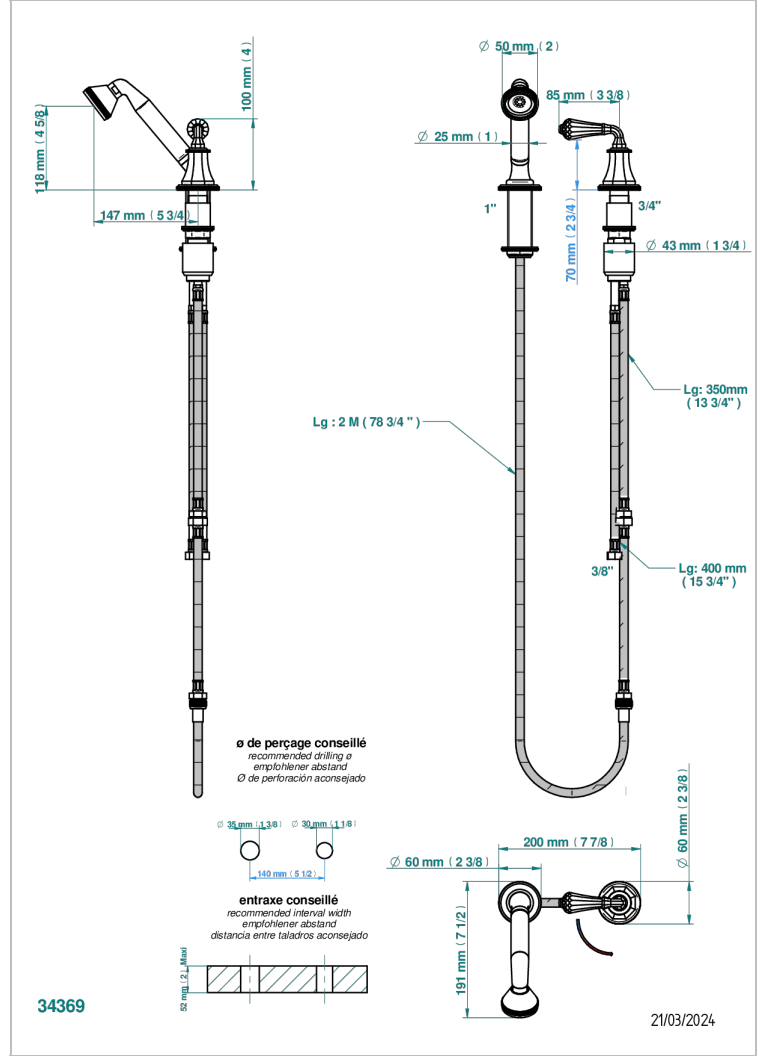

ART DECO CRYSTAL

A56-6532/60A

Deck mounted mixer with handshower, progressive cartridge

THG[®]
PARIS

CHARACTERISTIC

- ACS : 22ACCLY009

TECHNICAL SPECS

- Recommandé : 3 bars (max. 5 bars) - Advised : 43,5 psi (max. 72 psi)
- 8 l/min à 3 bars (2.12 gpm at 43.5 psi)

STANDARDS

AVAILABLE FINITIONS

- Black ceram - D30
- Blush PVD - H62
- Brass color PVD - H49
- Brown bronze color PVD - F33
- Chrome polished - A02
- Chrome polished / gold polished - G02

- Copper antique matt, coated - H07
- Gold color PVD - H52
- Gold mat - F07
- Gold polished - F01
- Graphite PVD - H64
- Light coated bronze - D01

- Matt Umber PVD - H67
- Matt blush PVD - H60
- Matt brass color PVD - H50
- Matt brown bronze color PVD - F34
- Matt chrome (American satin) - C02
- Matt gold color PVD - H53

- Matt graphite PVD - H65
- Matt nickel (American satin) - C01
- Matt nickel color PVD - H56
- Natural smoked Brass - A13
- Nickel antique / Sovereign - H28
- Nickel color PVD - H55

- Nickel polished - B01
- Soft gold - F30
- Soft matt gold - F31
- Umber PVD - H66