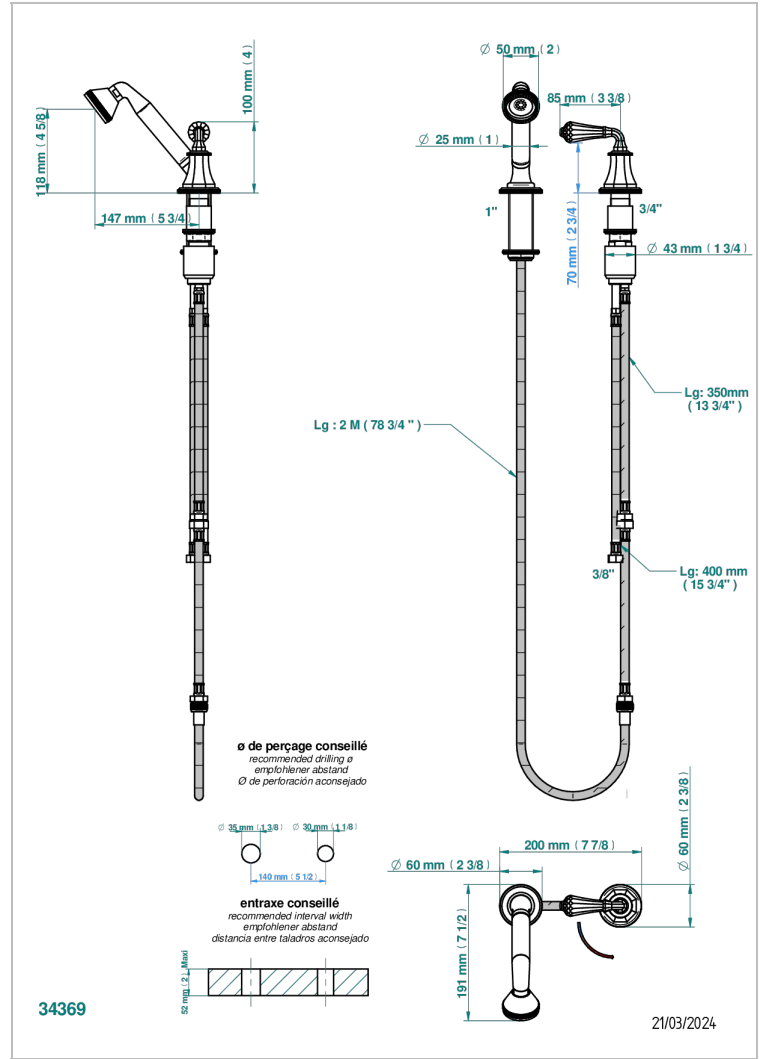

# ART DECO CRYSTAL

A56-6532/60A

Rim mounted ceramic mixer with handshower with progressive cartridge

THG<sup>®</sup>  
PARIS

## CHARACTERISTIC

- ACS : 22ACCLY009