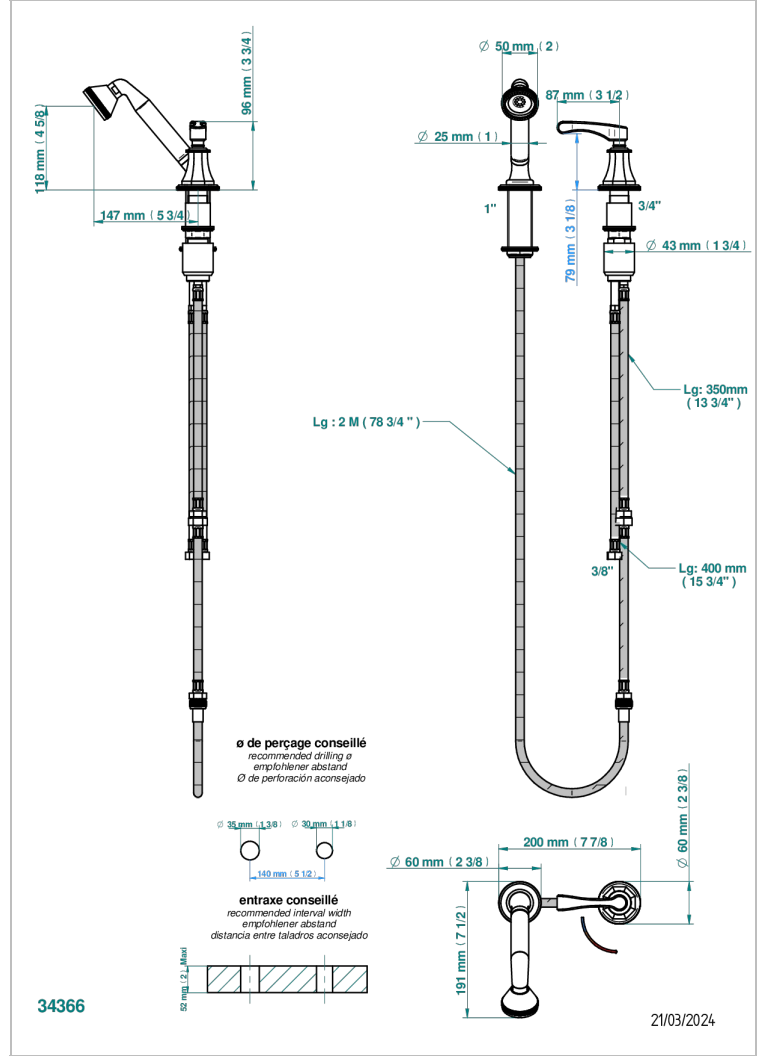

# ART DECO WITH LEVER

A55-6532/60A

Rim mounted ceramic mixer with handshower with progressive cartridge

## CHARACTERISTIC

- ACS : 22ACCLY009

## TECHNICAL SPECS

- Recommandé : 3 bars (max. 5 bars) - Advised : 43,5 psi (max. 72 psi)
- 8 l/min à 3 bars (2.12 gpm at 43.5 psi)

## AVAILABLE FINITIONS

- |                              |                                   |                                  |  |  |
|------------------------------|-----------------------------------|----------------------------------|--|--|
| Antique nickel - H28         | Graphite PVD - H64                | Matt chrome - C02                | Natural smoked Brass - A13                           | Soft gold - F30  |
| Black ceram - D30            | Lacquered light bronze - D01      | Matt gold - F07                  | Nickel color PVD - H55                               | Soft matt gold - F31                                   |
| Blush PVD - H62              | Matt Umber PVD - H67              | Matt gold color PVD - H53        | Polished chrome (color finish) - A02                 | Umber PVD - H66  |
| Brass color PVD - H49        | Matt blush PVD - H60              | Matt graphite PVD - H65          | Polished chrome / Polished gold (color finish) - G02 | Varnished matt antique red copper (color finish) - H07 |
| Brown bronze color PVD - F33 | Matt brass color PVD - H50        | Matt nickel (color finish) - C01 | Polished gold (color finish) - F01                   |  |
| Gold color PVD - H52         | Matt brown bronze color PVD - F34 | Matt nickel color PVD - H56      | Polished nickel - B01                                |  |