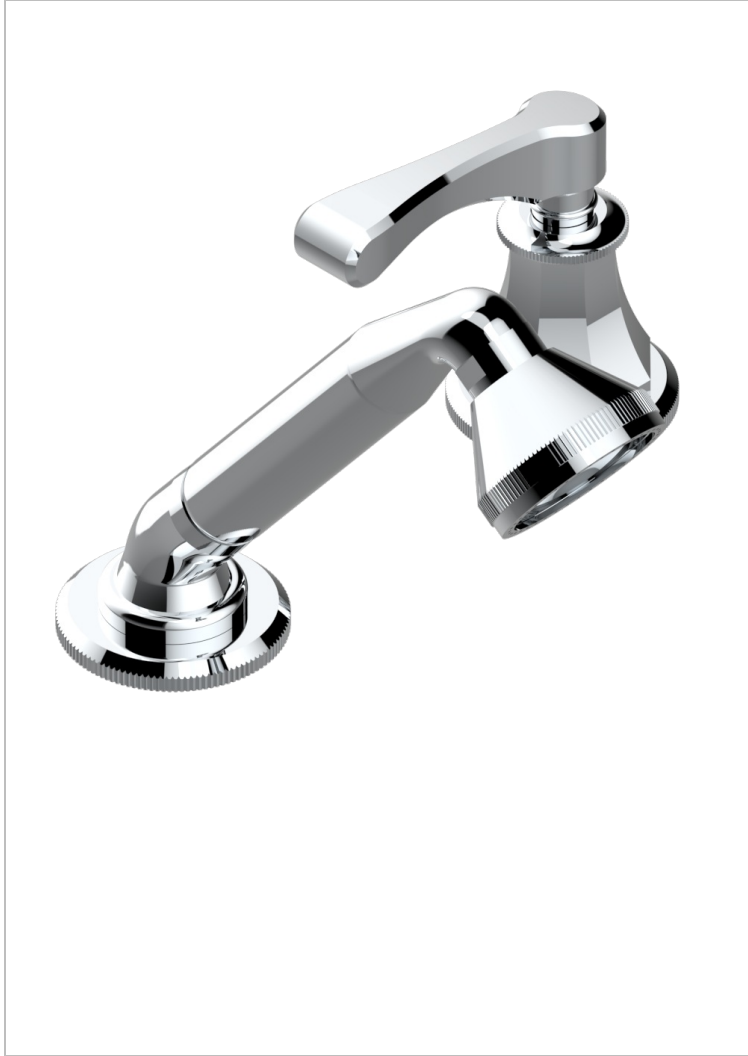

# ART DECO WITH LEVER

A55-6532/60A

Rim mounted ceramic mixer with handshower with progressive cartridge

## CHARACTERISTIC

- ACS : 22ACCLY009