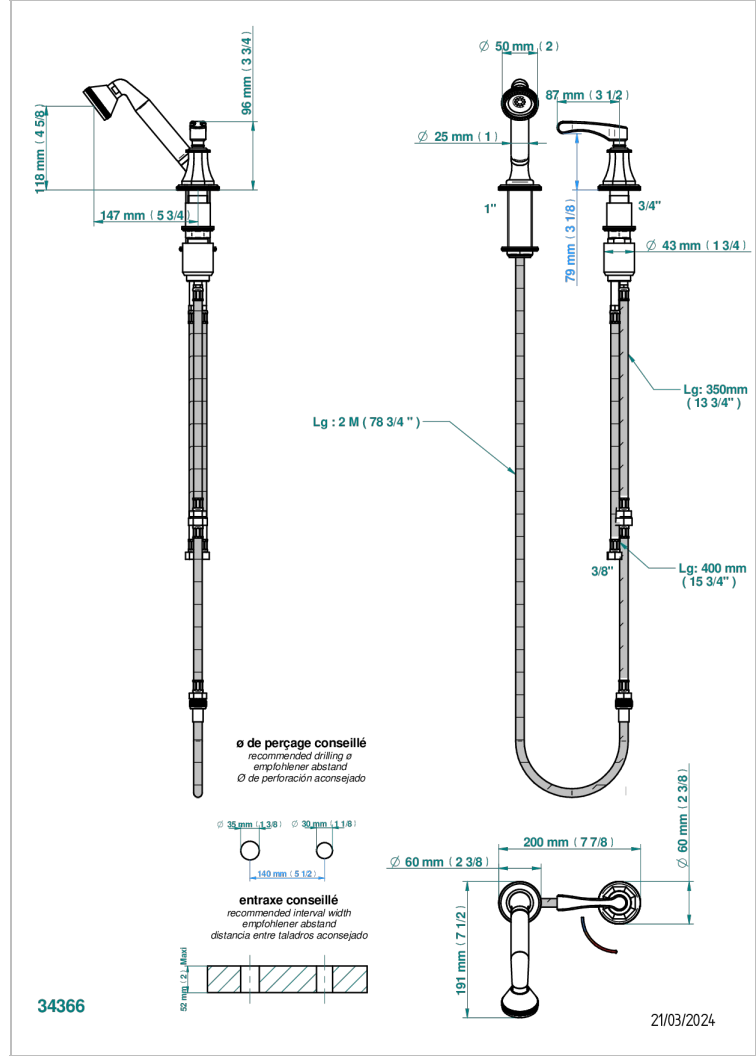

# ART DECO WITH LEVER

A55-6532/60A

Rim mounted ceramic mixer with handshower with progressive cartridge

## CHARACTERISTIC

- ACS : 22ACCLY009

## AVAILABLE FINITIONS

- Antique nickel - H28
- Black ceram - D30
- Blush PVD - H62
- Brass color PVD - H49
- Brown bronze color PVD - F33
- Gold color PVD - H52

- Graphite PVD - H64
- Lacquered light bronze - D01
- Matt Umber PVD - H67
- Matt blush PVD - H60
- Matt brass color PVD - H50
- Matt brown bronze color PVD - F34