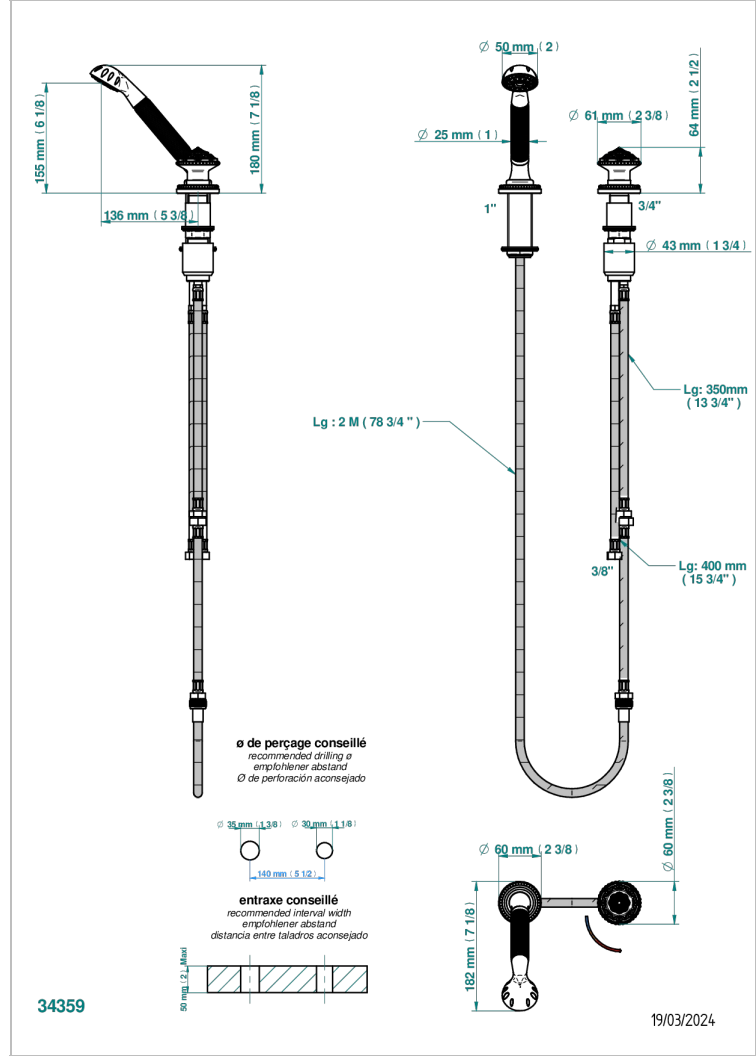

# AMOUR DE TRIANON

G24-6532/60A

Deck mounted mixer with handshower, progressive cartridge

## CHARACTERISTIC

- ACS : 22ACCLY009

## AVAILABLE FINITIONS

- Black ceram - D30
- Chrome polished - A02
- Chrome polished / gold polished - G02
- Copper antique matt, coated - H07
- Gold mat - F07
- Gold polished - F01

- Light coated bronze - D01
- Matt chrome (American satin) - C02
- Matt nickel (American satin) - C01
- Nickel antique / Sovereign - H28
- Nickel polished - B01
- Soft gold - F30