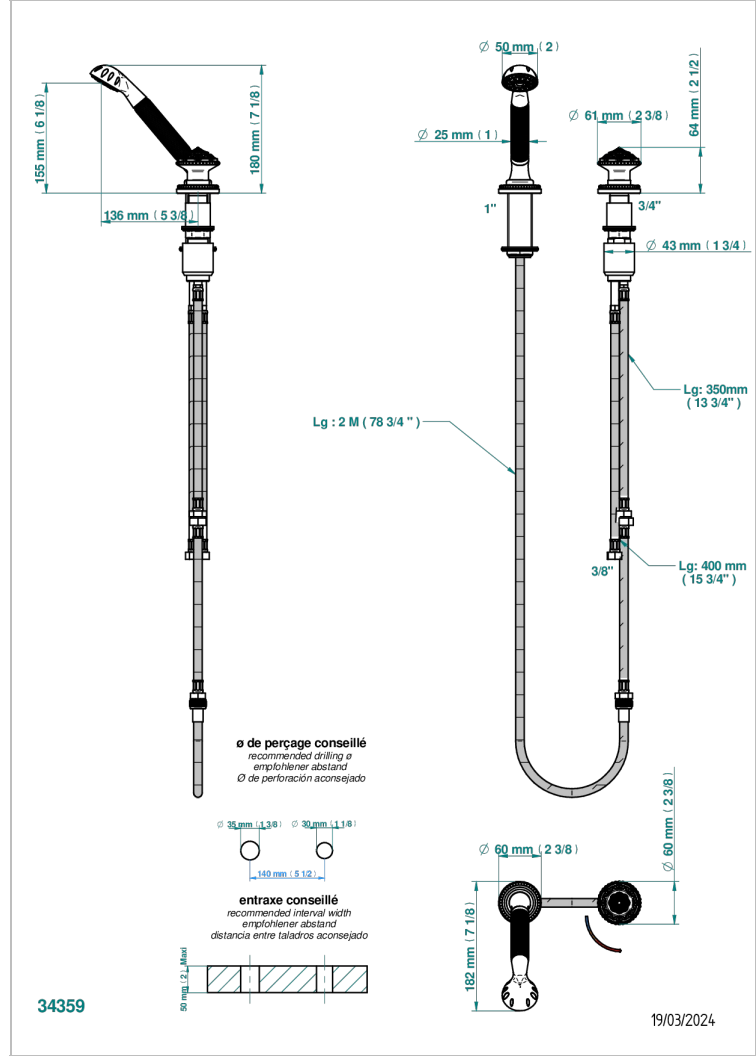

AMOUR DE TRIANON

G24-6532/60A

Rim mounted ceramic mixer with handshower with progressive cartridge

CHARACTERISTIC

- ACS : 22ACCLY009

TECHNICAL SPECS

- Recommandé : 3 bars (max. 5 bars) - Advised : 43,5 psi (max. 72 psi)
- 9,5 l/min à 3 bars (2.5 gpm at 43.5 psi)

STANDARDS

AVAILABLE FINITIONS

- Antique nickel - H28
- Black ceram - D30
- Lacquered light bronze - D01
- Matt chrome - C02
- Matt gold - F07
- Matt nickel (color finish) - C01

- Polished chrome (color finish) - A02
- Polished chrome / Polished gold (color finish) - G02
- Polished gold (color finish) - F01
- Polished nickel - B01
- Soft gold - F30
- Soft matt gold - F31

- Varnished matt antique red copper (color finish) - H07