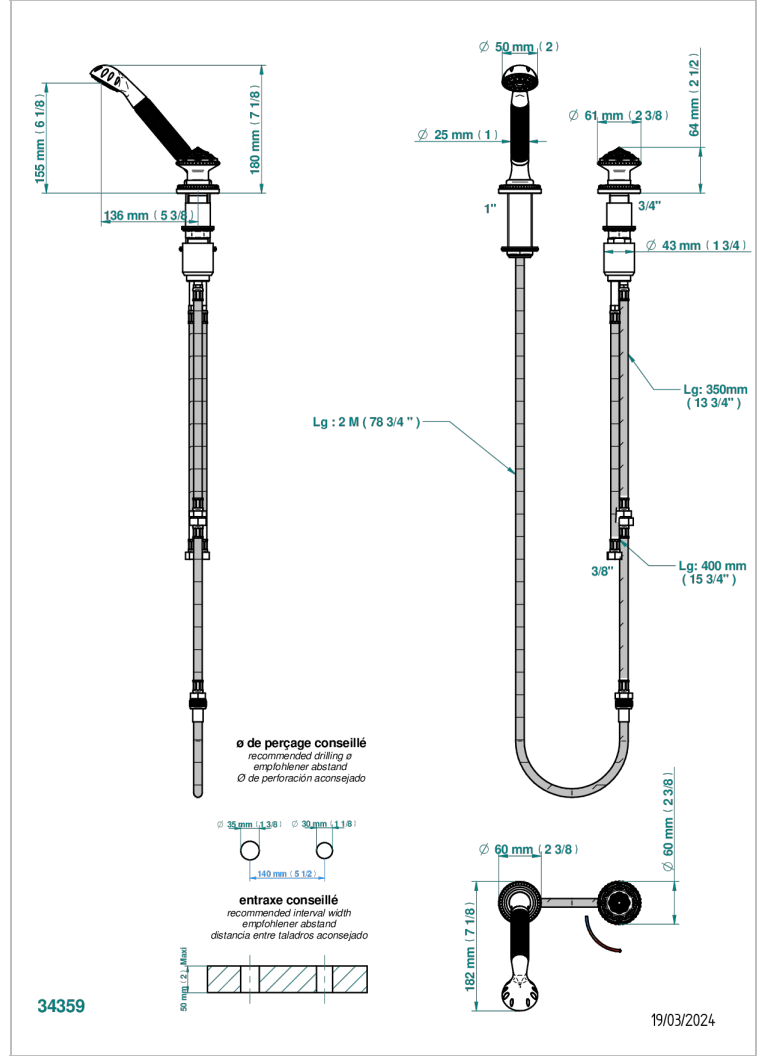

AMOUR DE TRIANON

G24-6532/60A

Rim mounted ceramic mixer with handshower with progressive cartridge

CHARACTERISTIC

- ACS : 22ACCLY009

STANDARDS

AVAILABLE FINITIONS

- Antique nickel - H28
- Black ceram - D30
- Lacquered light bronze - D01
- Matt chrome - C02
- Matt gold - F07
- Matt nickel (color finish) - C01

- Polished chrome (color finish) - A02
- Polished chrome / Polished gold (color finish) - G02
- Polished gold (color finish) - F01
- Polished nickel - B01
- Soft gold - F30
- Soft matt gold - F31

- Varnished matt antique red copper (color finish) - H07

TECHNICAL SPECS

- Recommandé : 3 bars (max. 5 bars) - Advised : 43,5 psi (max. 72 psi)
- 9,5 l/min à 3 bars (2.5 gpm at 43.5 psi)