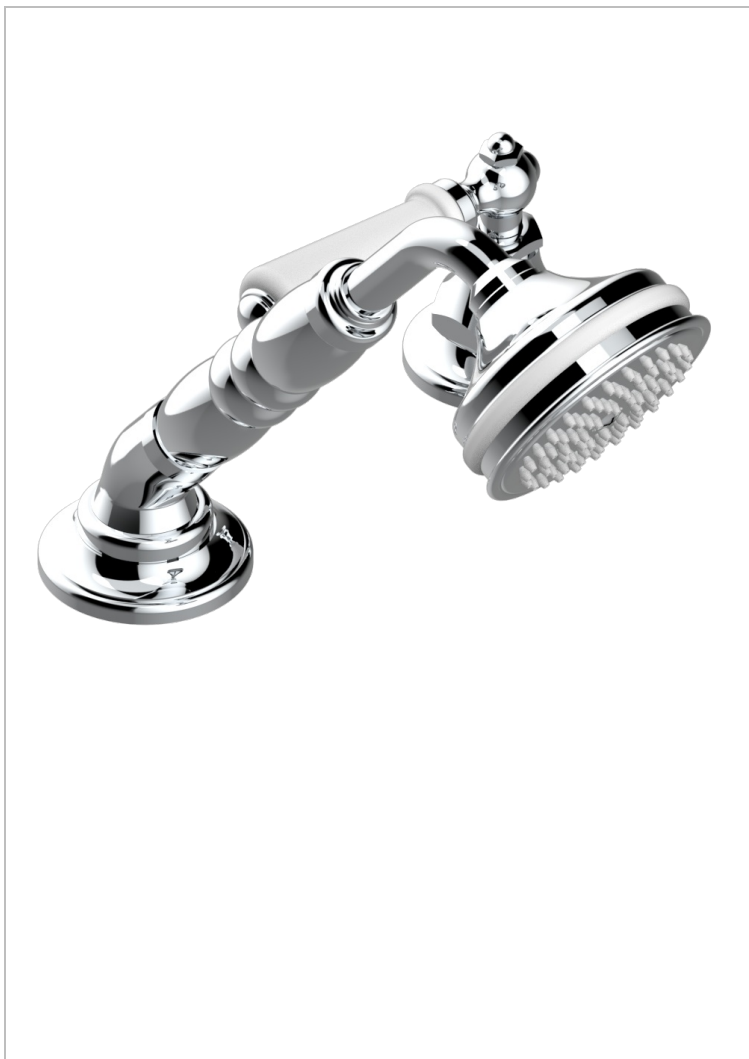

BROADWAY WITH WHITE PORCELAIN LEVER HANDLES

A04-6532/60A

Deck mounted mixer with handshower, progressive cartridge

CHARACTERISTIC

- ACS : 22ACCLY009

STANDARDS

TECHNICAL SPECS

- Recommandé : 3 bars (max. 5 bars) - Advised : 43,5 psi (max. 72 psi)
- 9,5 l/min à 3 bars (2.5 gpm at 43.5 psi)

AVAILABLE FINITIONS

Black ceram - D30
Blush PVD - H62
Brass color PVD - H49
Brown bronze color PVD - F33
Chrome polished - A02
Chrome polished / gold polished - G02

Copper antique matt, coated - H07
Gold color PVD - H52
Gold mat - F07
Gold polished - F01
Graphite PVD - H64
Light coated bronze - D01

Matt Umber PVD - H67
Matt blush PVD - H60
Matt brass color PVD - H50
Matt brown bronze color PVD - F34
Matt chrome (American satin) - C02
Matt gold color PVD - H53

Matt graphite PVD - H65
Matt nickel (American satin) - C01
Matt nickel color PVD - H56
Natural smoked Brass - A13
Nickel antique / Sovereign - H28
Nickel color PVD - H55

Nickel polished - B01
Soft gold - F30
Soft matt gold - F31
Umber PVD - H66