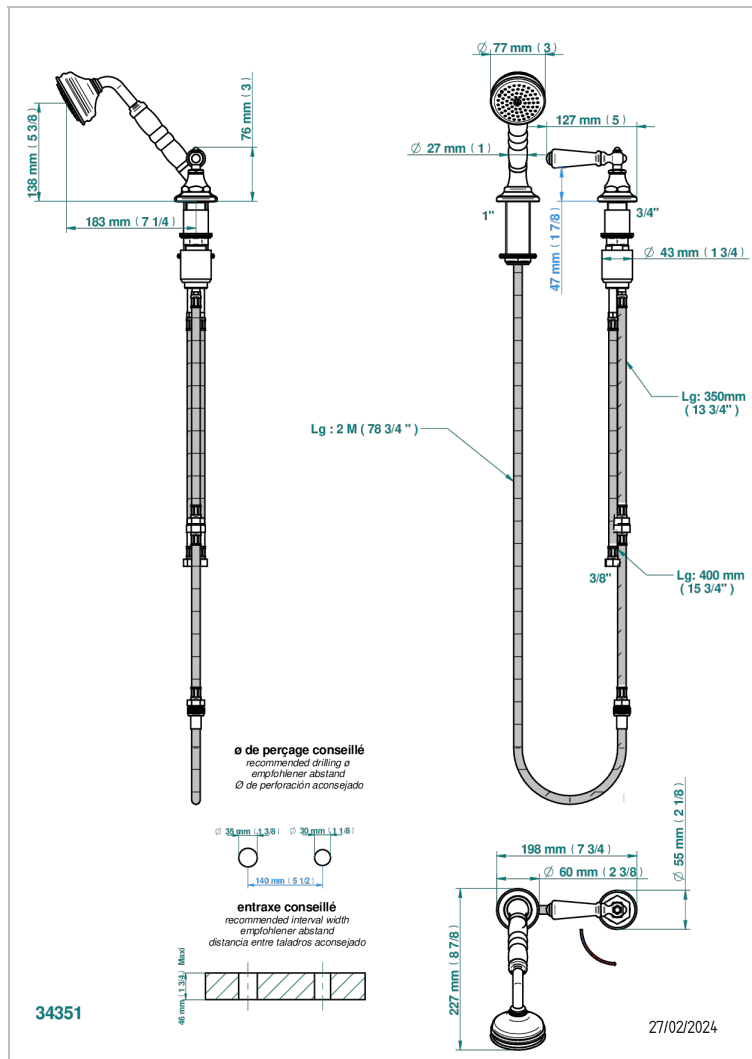

BROADWAY WITH WHITE PORCELAIN LEVER HANDLES

A04-6532/60A

Deck mounted mixer with handshower, progressive cartridge

CHARACTERISTIC

- ACS : 22ACCLY009

STANDARDS

TECHNICAL SPECS

- Recommandé : 3 bars (max. 5 bars) - Advised : 43,5 psi (max. 72 psi)
- 9,5 l/min à 3 bars (2.5 gpm at 43.5 psi)

AVAILABLE FINITIONS

Black ceram - D30
Blush PVD - H62
Brass color PVD - H49
Brown bronze color PVD - F33
Chrome polished - A02
Chrome polished / gold polished - G02

Copper antique matt, coated - H07
Gold color PVD - H52
Gold mat - F07
Gold polished - F01
Graphite PVD - H64
Light coated bronze - D01

Nickel polished - B01
Soft gold - F30
Soft matt gold - F31
Umber PVD - H66